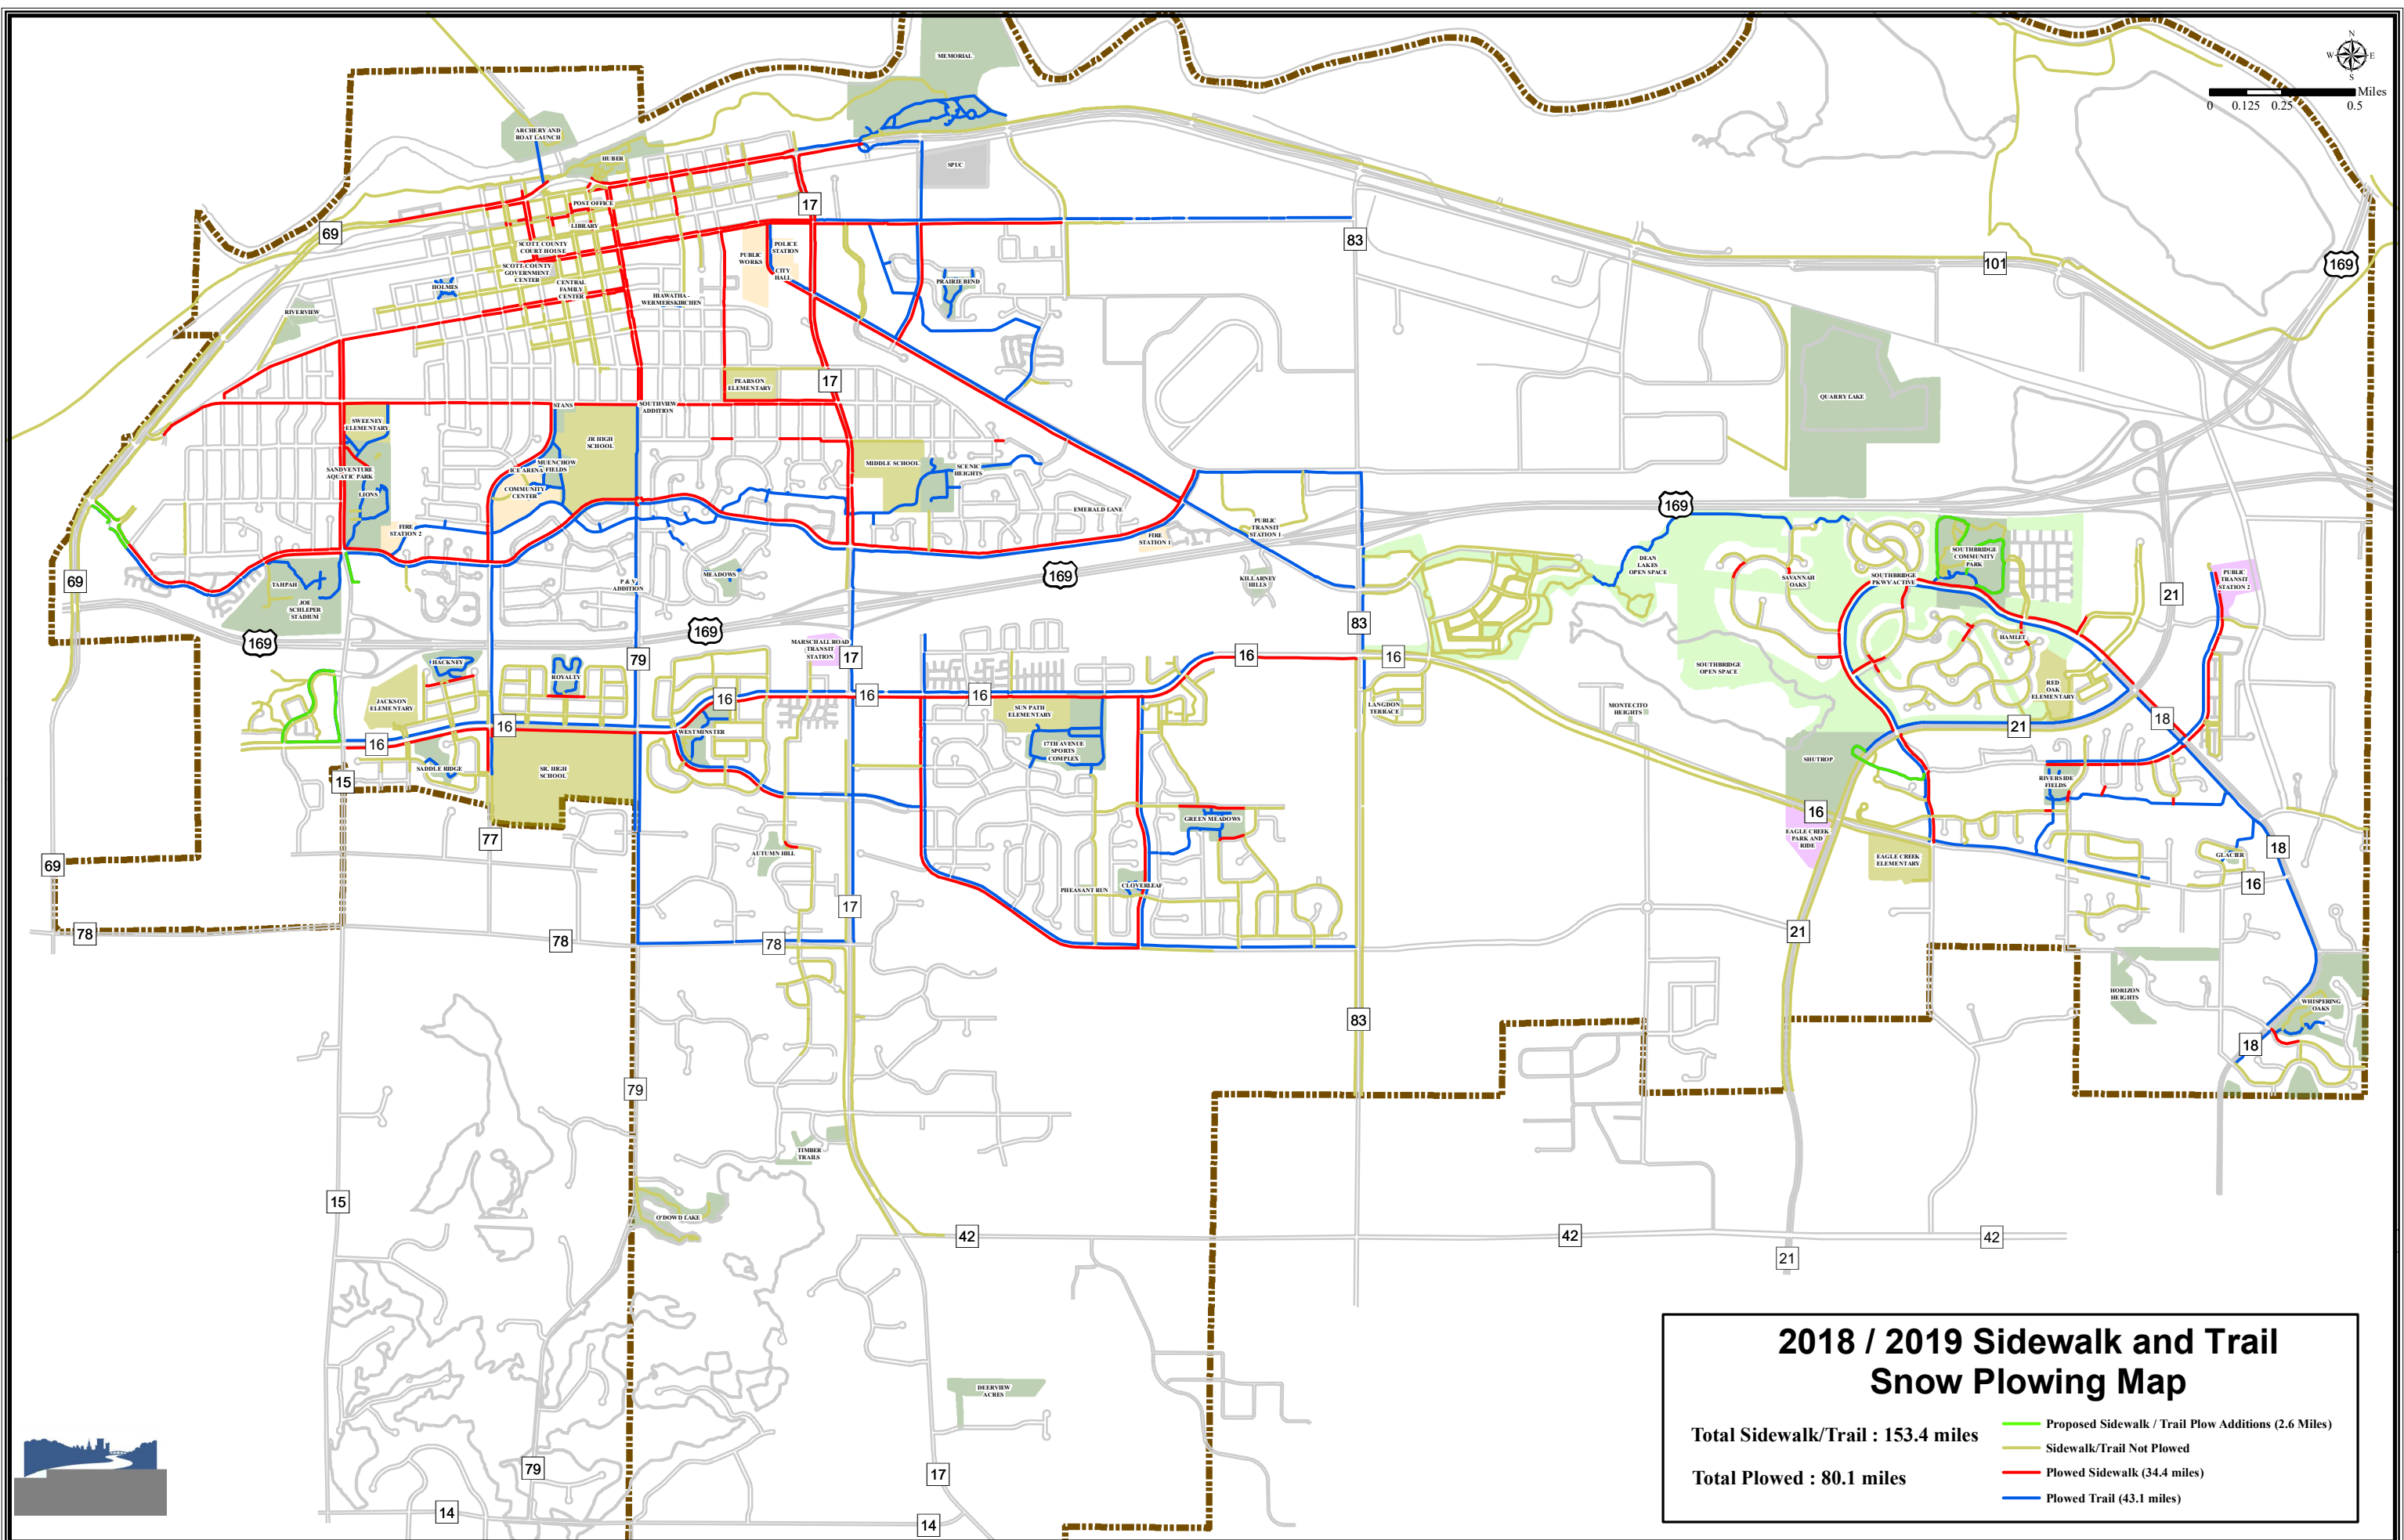

0 0.125 0.25 0.5 Miles

2018 / 2019 Sidewalk and Trail Snow Plowing Map

Total Sidewalk/Trail : 153.4 miles	 Proposed Sidewalk / Trail Plow Additions (2.6 Miles)
	 Sidewalk/Trail Not Plowed
Total Plowed : 80.1 miles	 Plowed Sidewalk (34.4 miles)
	 Plowed Trail (43.1 miles)