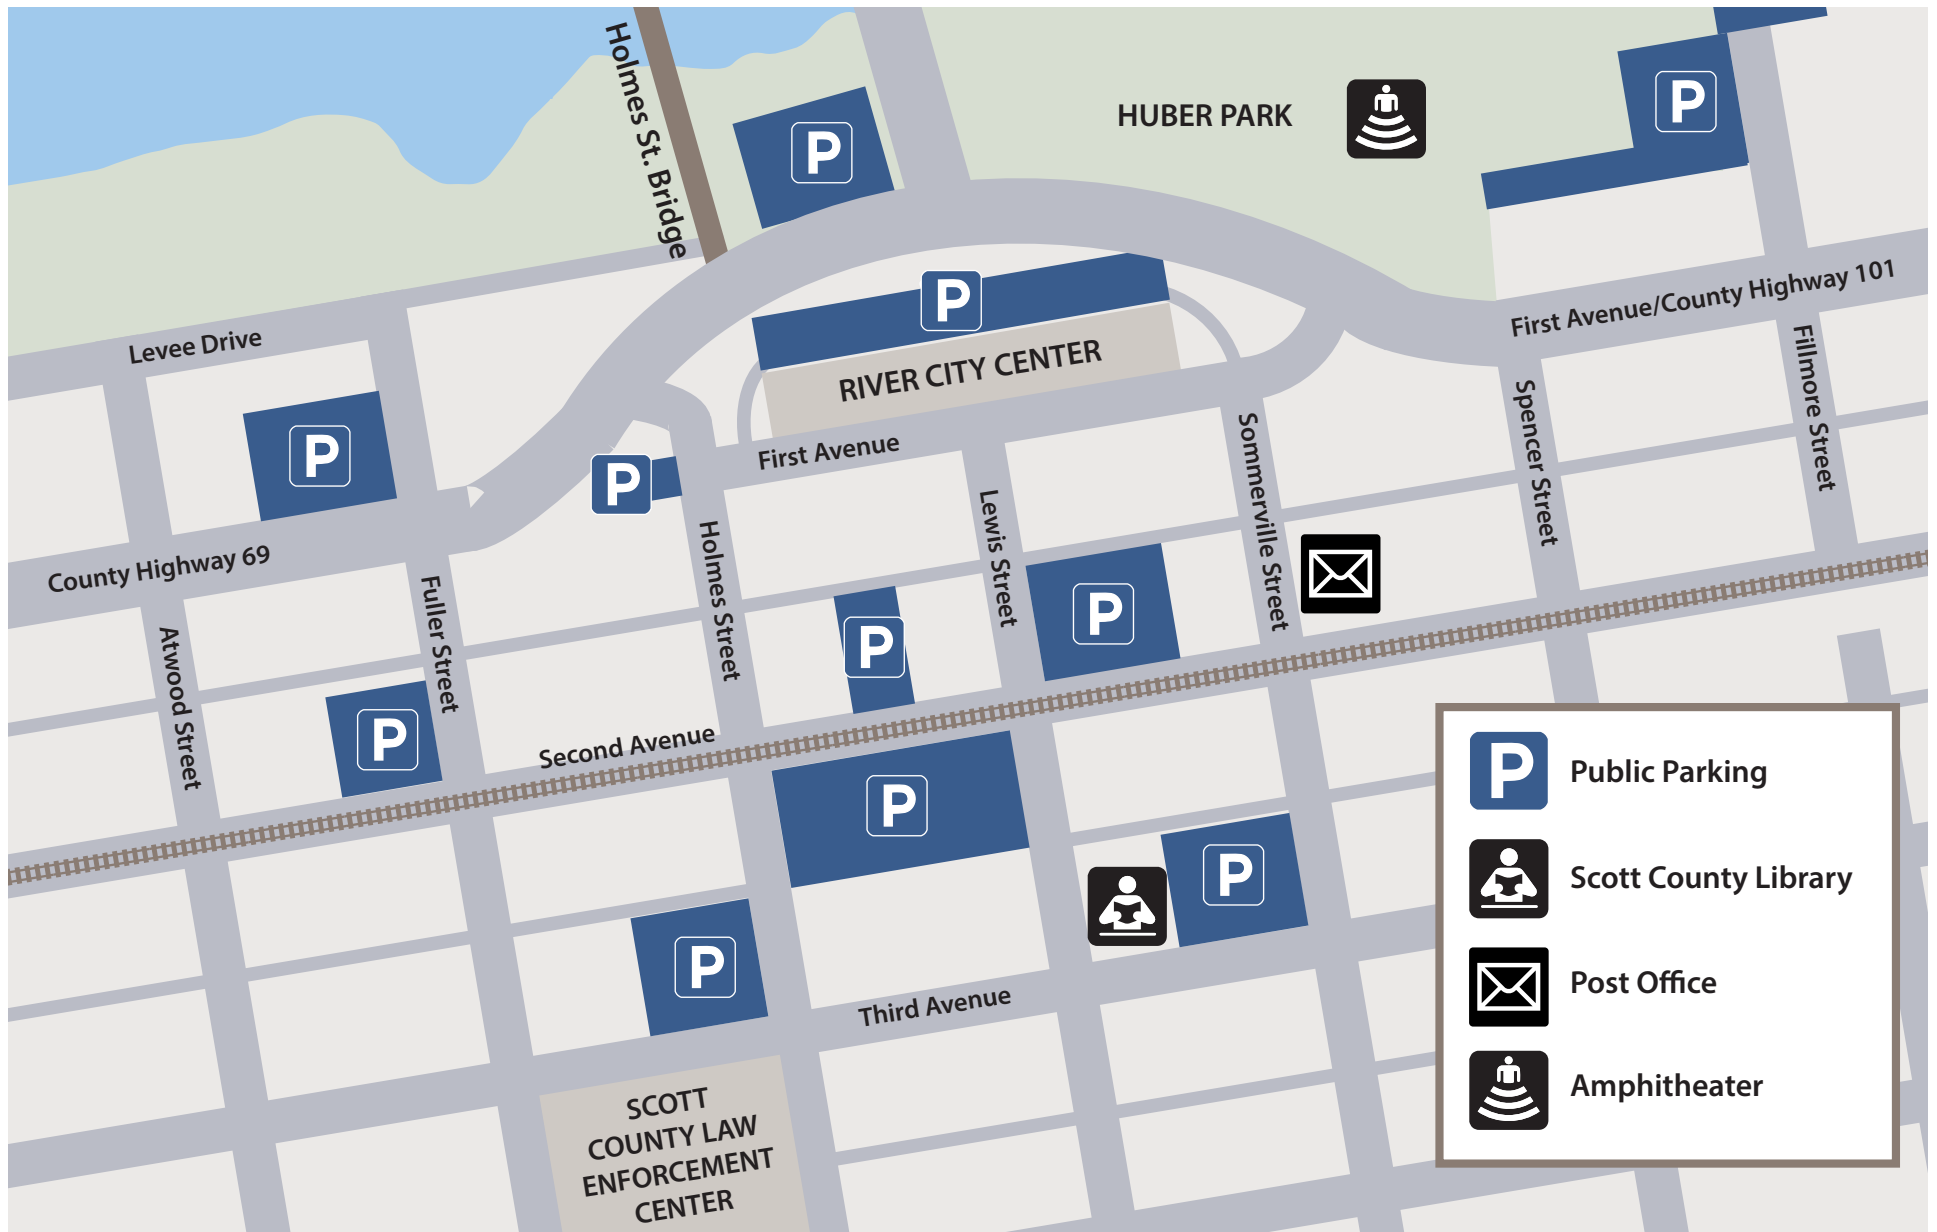

# Downtown Shakopee Parking Map

**SHAKOPEE** | MN

COMMUNITY PRIDE SINCE 1857

City of Shakopee | 485 Gorman St., Shakopee MN 55379 | 952-233-9300 | [www.ShakopeeMN.gov](http://www.ShakopeeMN.gov)