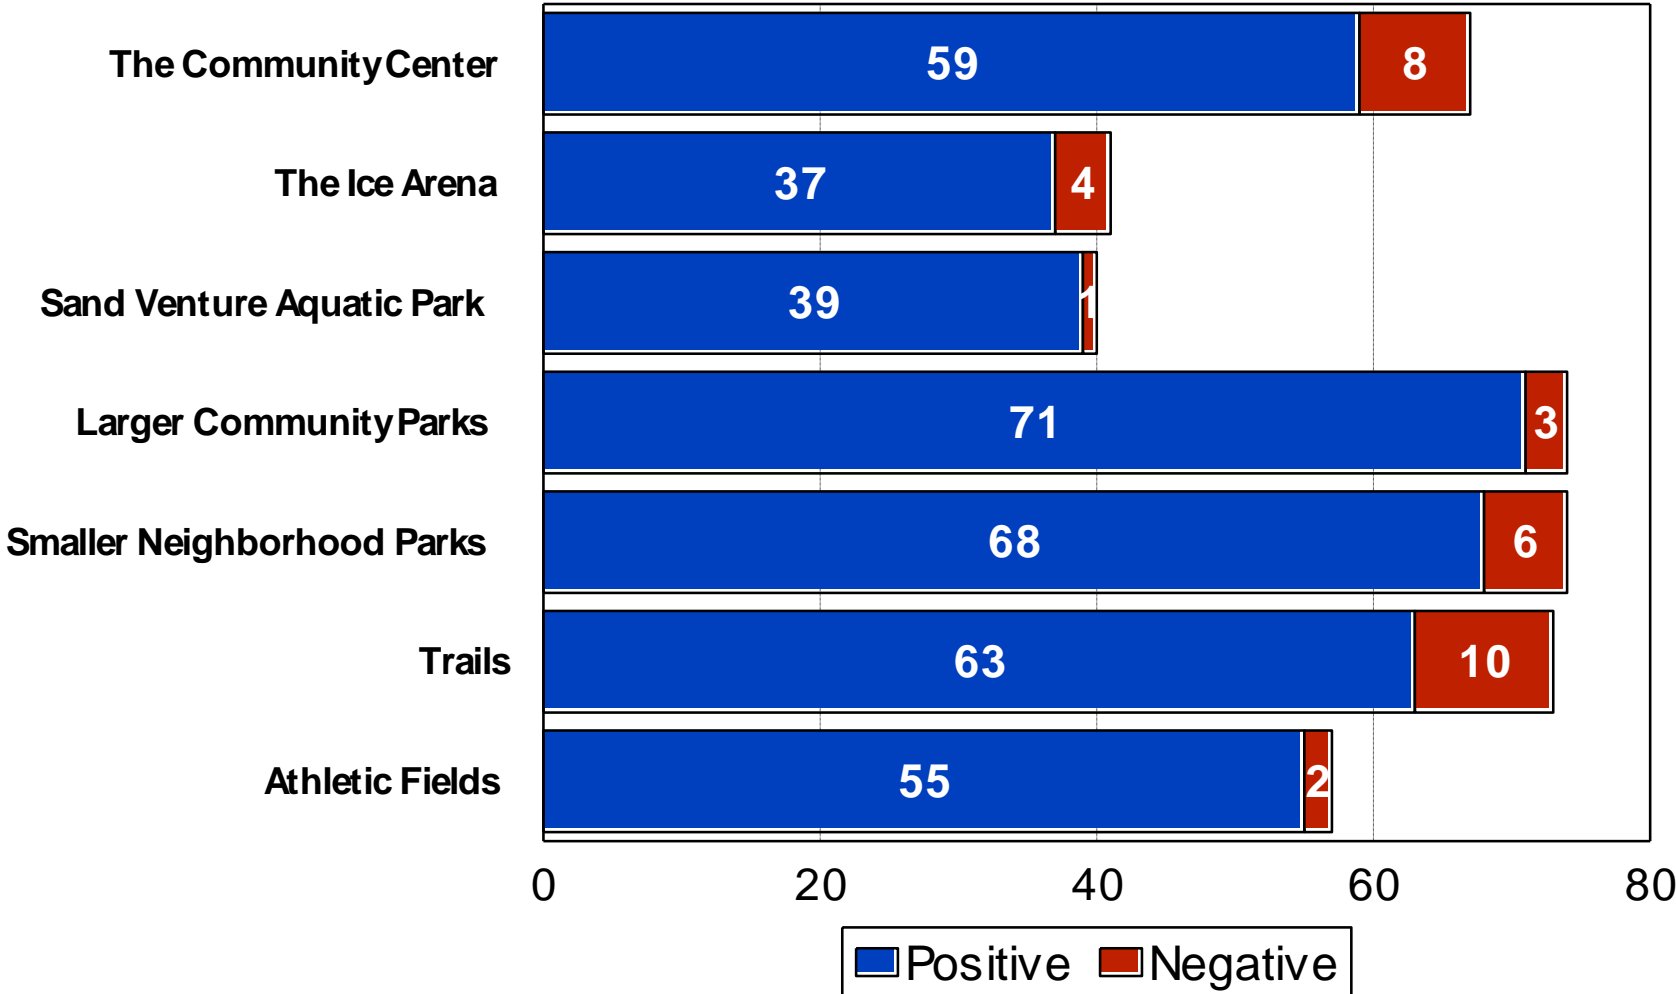

2014 City of Shakopee

Amount of Neighborhood Patrolling

2014 City of Shakopee

Amount of Neighborhood Traffic Enforcement

2014 City of Shakopee

Neighborhood Traffic Speeding

2014 City of Shakopee

Neighborhood Stop Sign Violations

2014 City of Shakopee

Public Safety Concerns

2014 City of Shakopee

Park and Recreation System Rating

2014 City of Shakopee

Program/Facility Needs

2014 City of Shakopee

Funding Potential Offerings