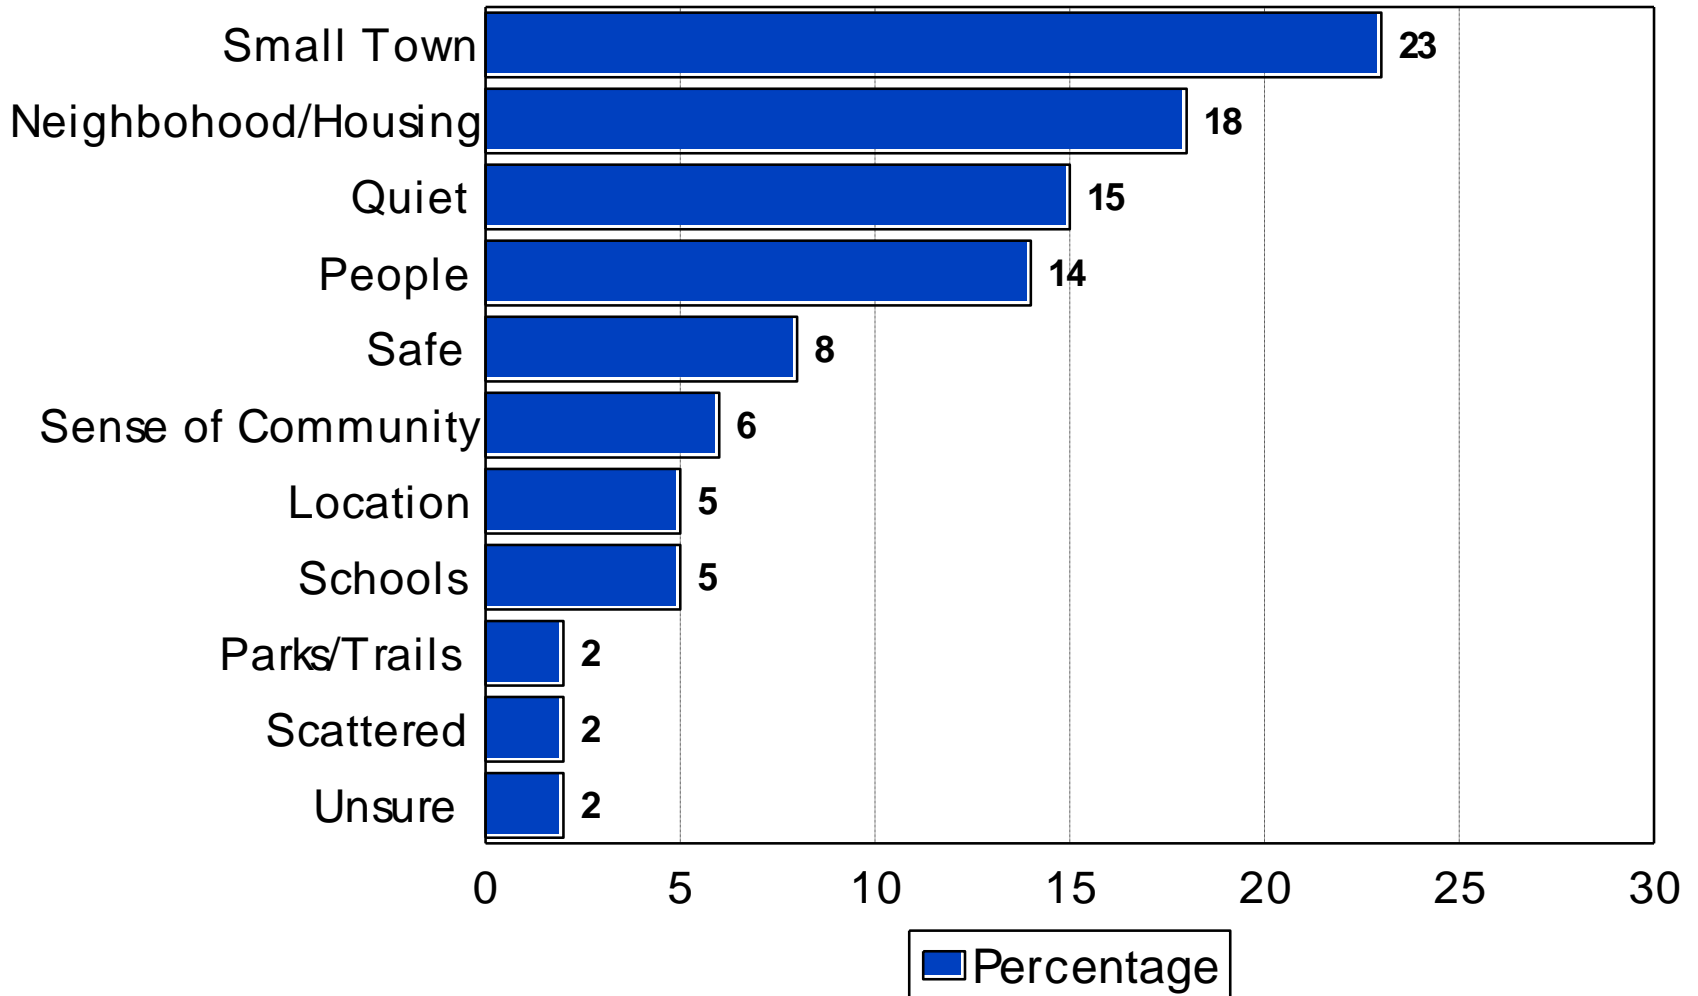

CITY OF SHAKOPEE

2014 Quality of Life Study

The Morris Leatherman Company

Quality of Life Rating

2014 City of Shakopee

Like Most about City

2014 City of Shakopee

Most Serious Issue

2014 City of Shakopee

Strength of Community Identity

2014 City of Shakopee

City Direction

2014 City of Shakopee

City Portion of Property Taxes

2014 City of Shakopee

Tax Increase to Maintain