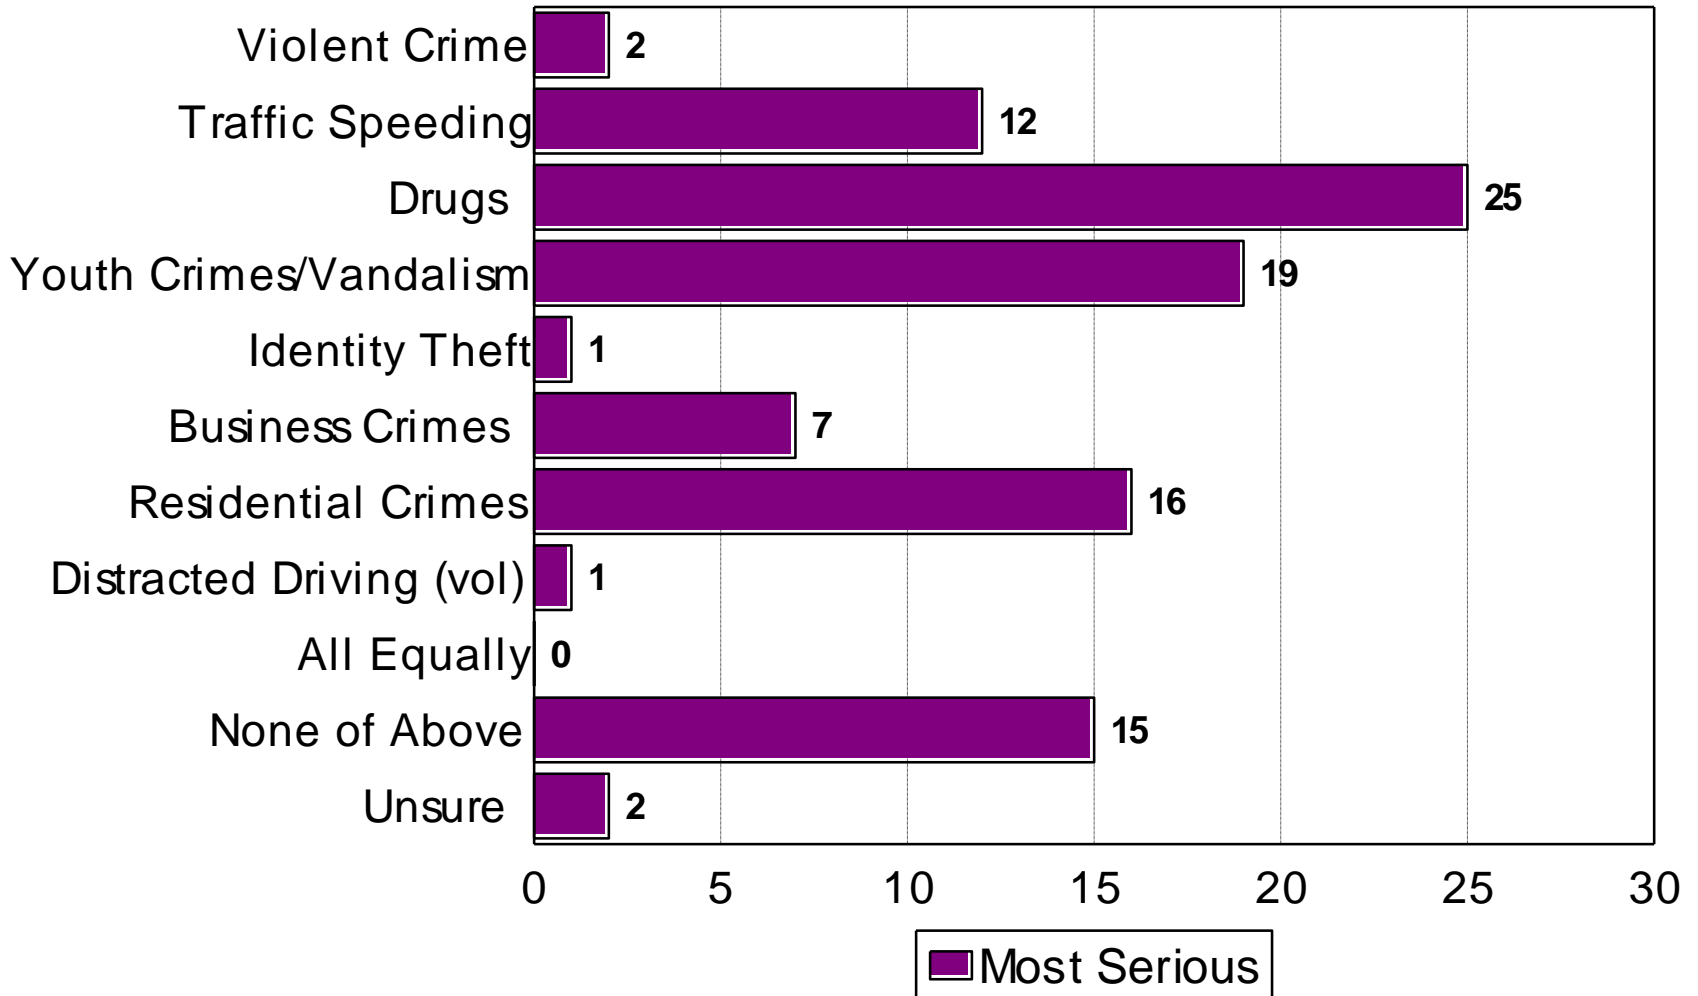

Public Safety Concerns

2014 City of Shakopee