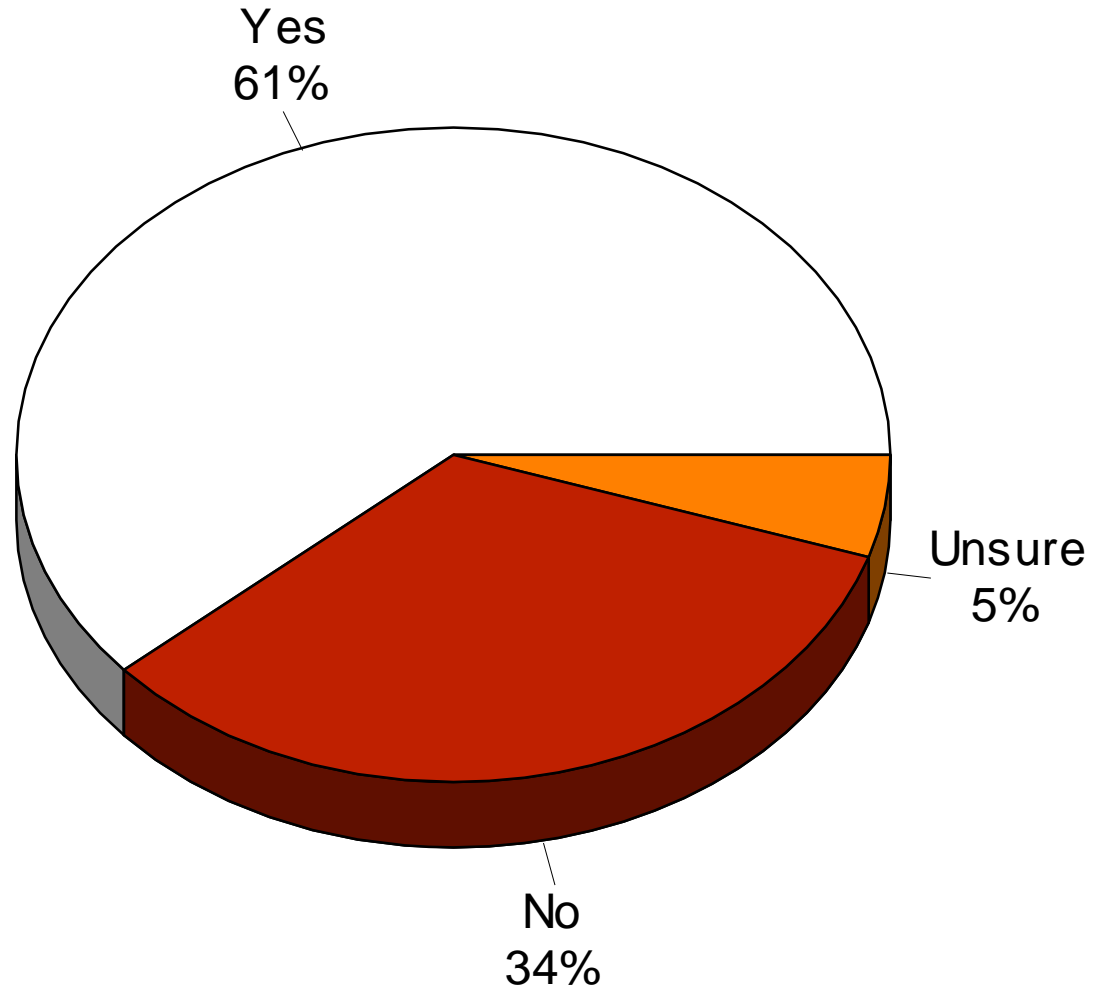

Empowerment

2014 City of Shakopee