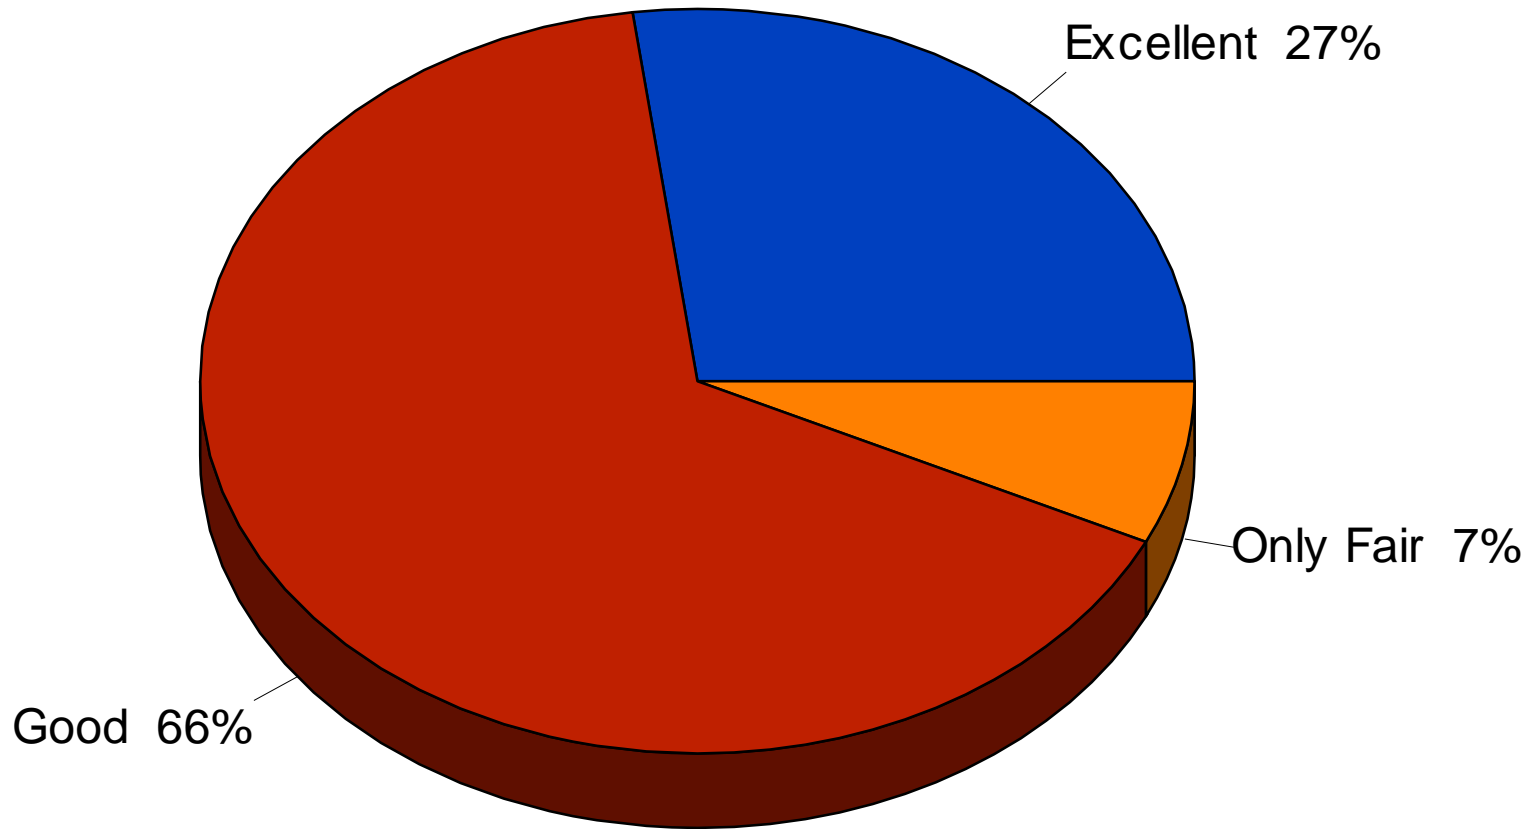

CITY OF SHAKOPEE

2014 Quality of Life Study

The Morris Leatherman Company

Quality of Life Rating

2014 City of Shakopee

Like Most about City

2014 City of Shakopee

Most Serious Issue