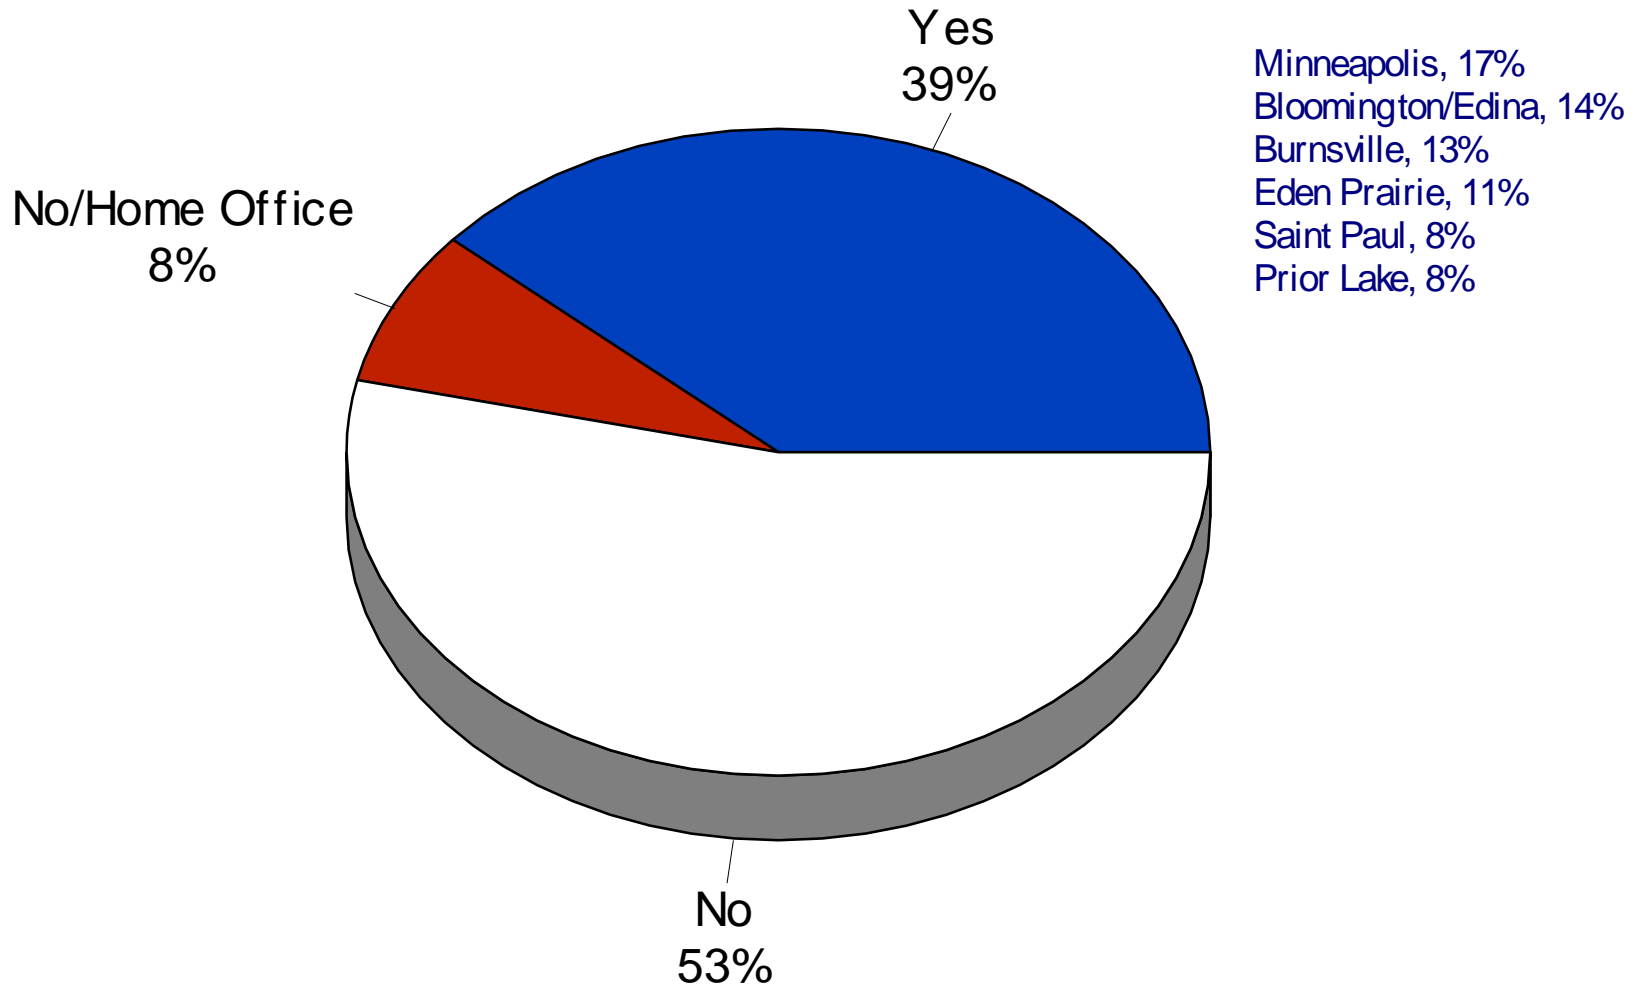

Leave City for Job

2014 City of Shakopee