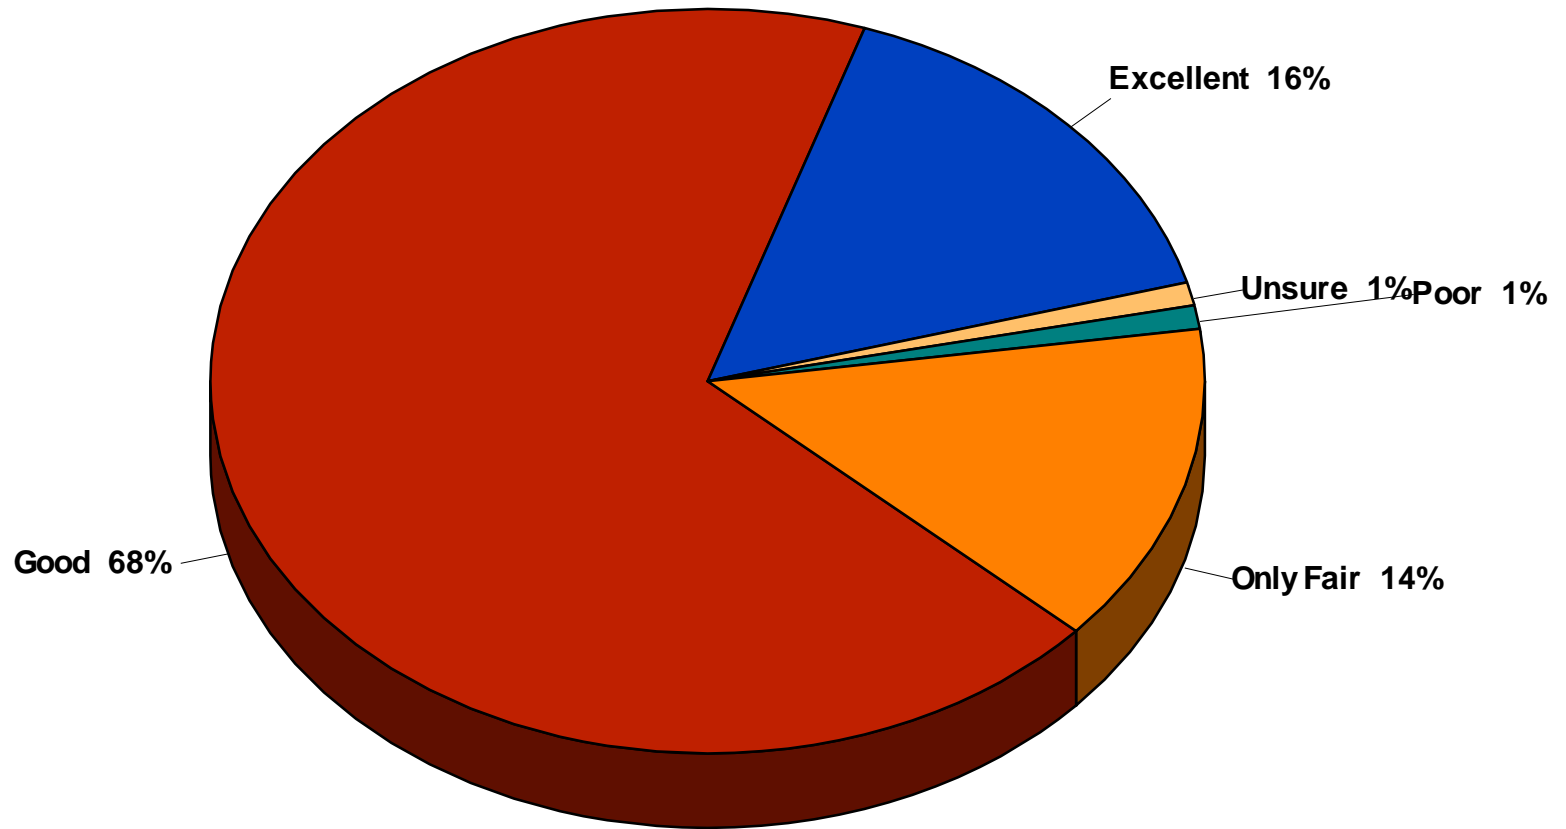

2014 City of Shakopee

Regularly Ride

The Morris Leatherman Company

**Familiarity with MVTA
Blue Express**

Ease of Travel in the City

2014 City of Shakopee

Community Characteristics

2014 City of Shakopee