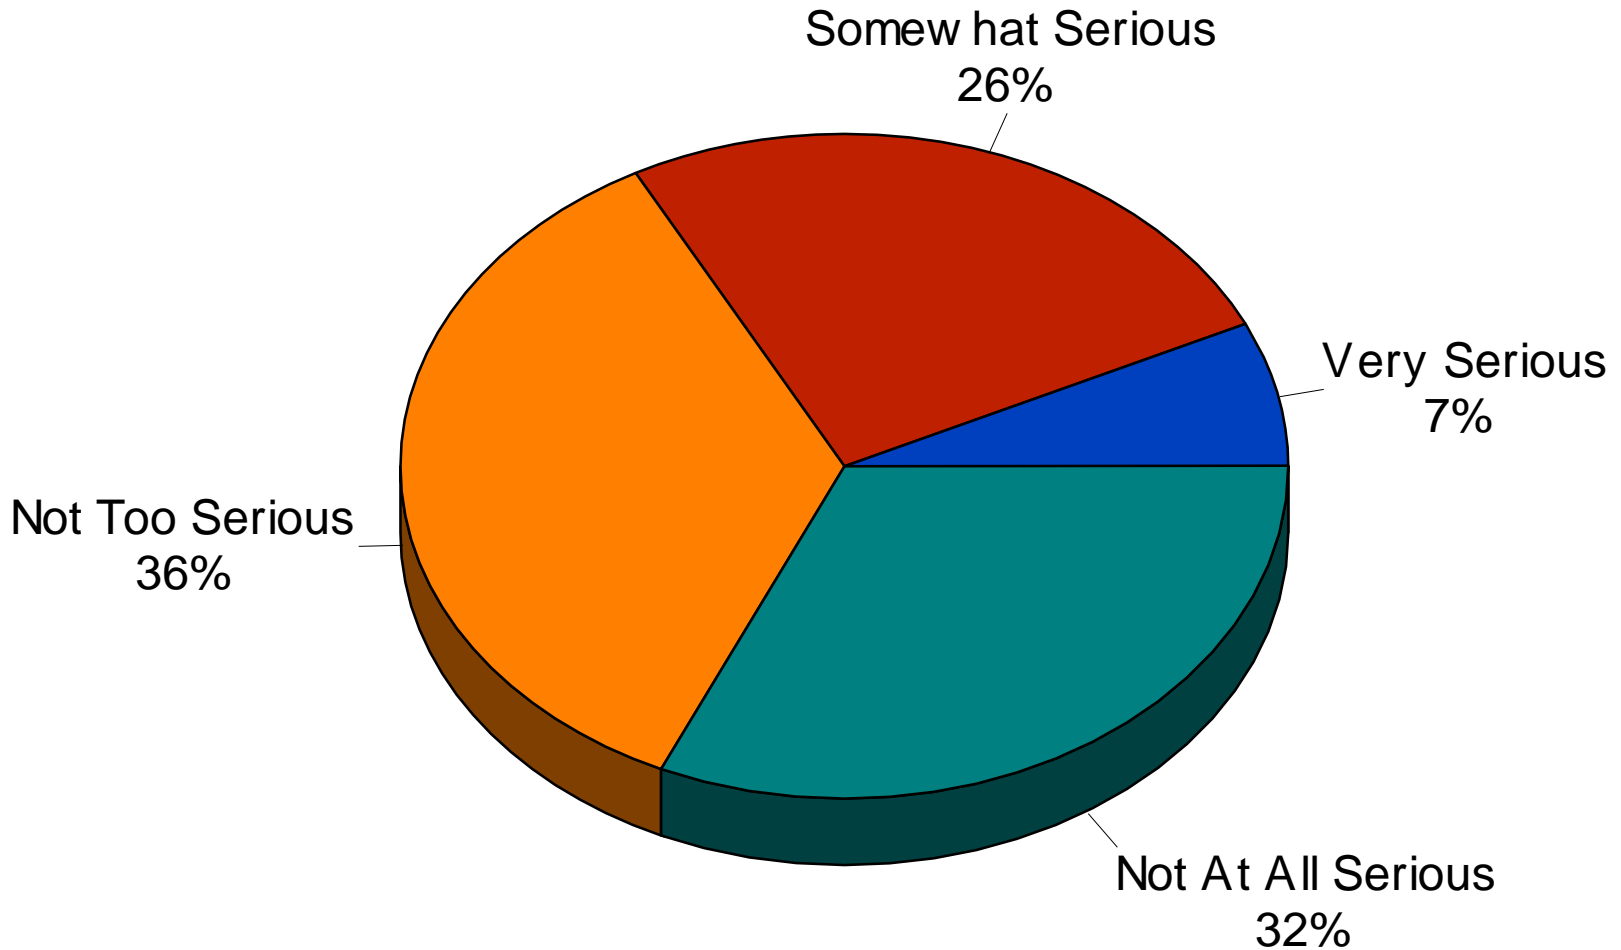

2014 City of Shakopee

Code Enforcement

2014 City of Shakopee

More Active Approach to City Codes

2014 City of Shakopee

Feel Safe in City

2014 City of Shakopee

Walk Alone at Night in Neighborhood

2014 City of Shakopee

Amount of Neighborhood Patrolling

2014 City of Shakopee

Amount of Neighborhood Traffic Enforcement

2014 City of Shakopee

Neighborhood Traffic Speeding

2014 City of Shakopee

Neighborhood Stop Sign Violations