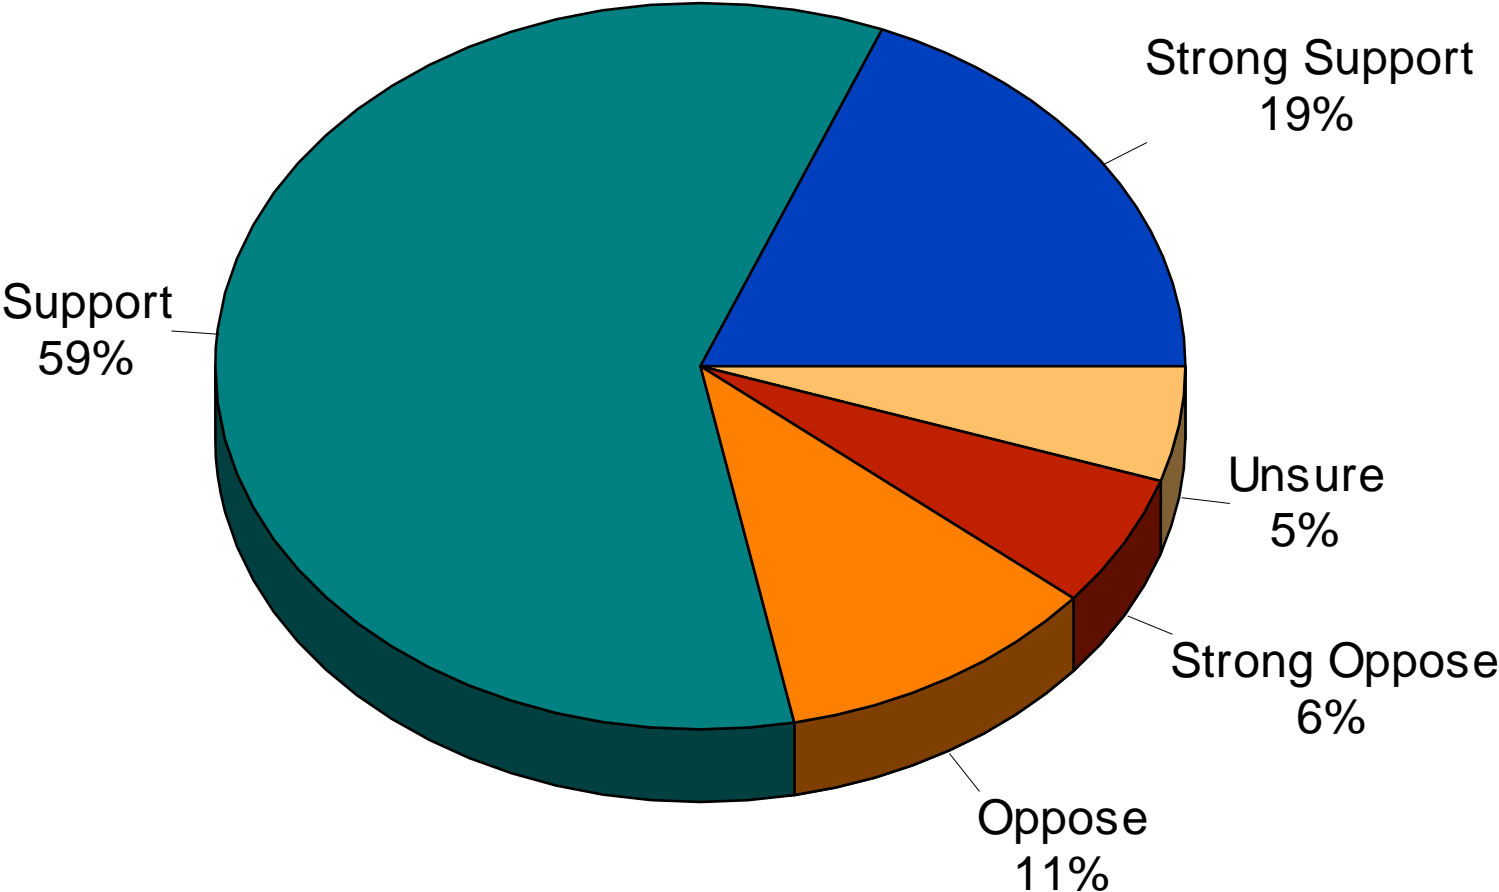

Financial Incentives to Attract Target Development

2014 City of Shakopee