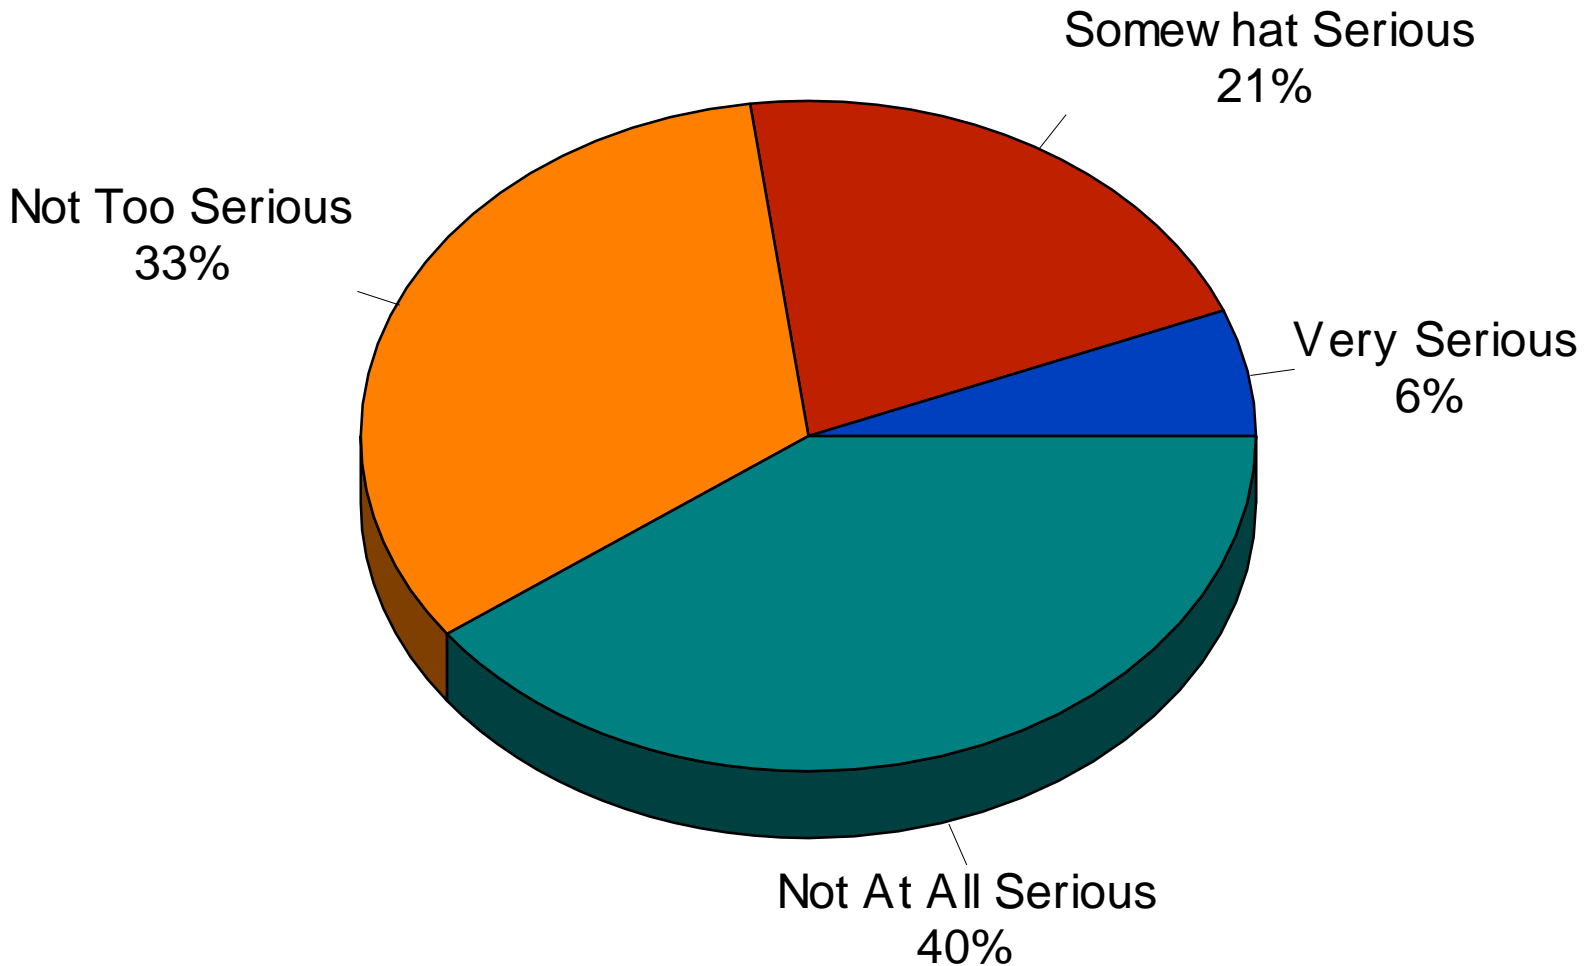

Neighborhood Stop Sign Violations

2014 City of Shakopee