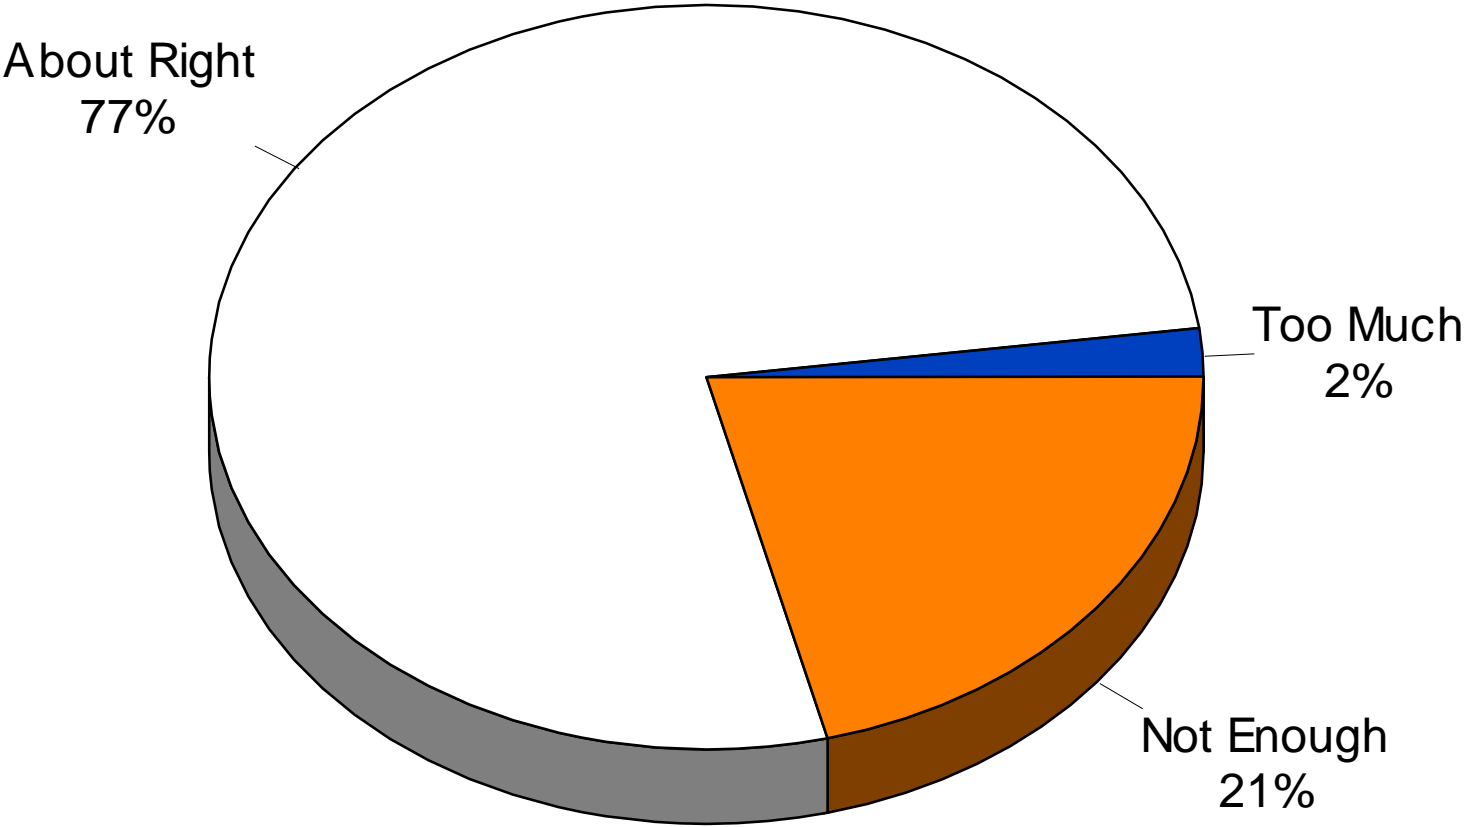

2014 City of Shakopee

Code Enforcement

2014 City of Shakopee

More Active Approach to City Codes

2014 City of Shakopee

Feel Safe in City

2014 City of Shakopee

Walk Alone at Night in Neighborhood

2014 City of Shakopee

Amount of Neighborhood Patrolling

2014 City of Shakopee

Amount of Neighborhood Traffic Enforcement

2014 City of Shakopee

Neighborhood Traffic Speeding

2014 City of Shakopee

Neighborhood Stop Sign Violations