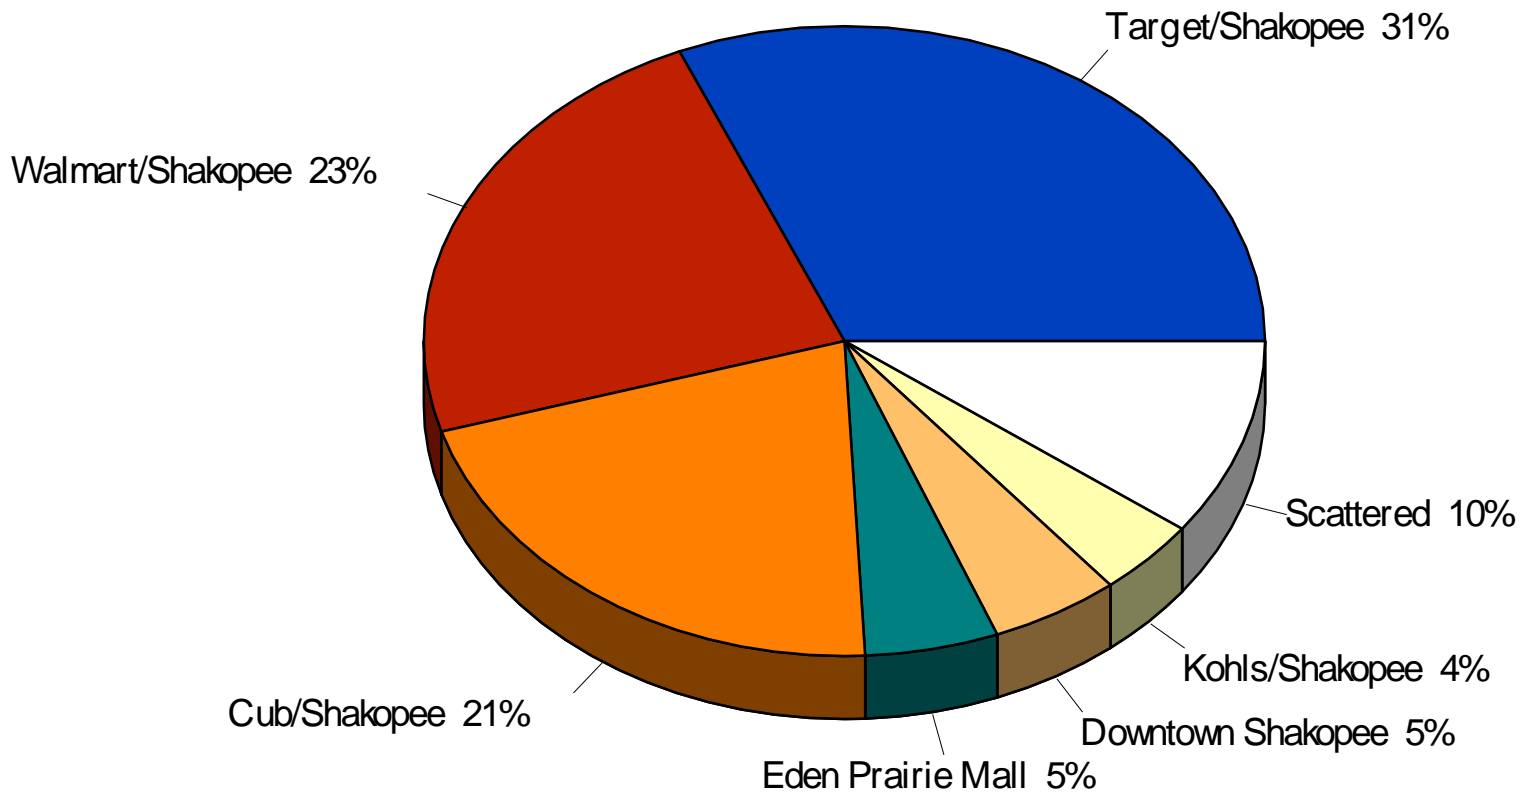

Principal Retail Shopping Area

2014 City of Shakopee