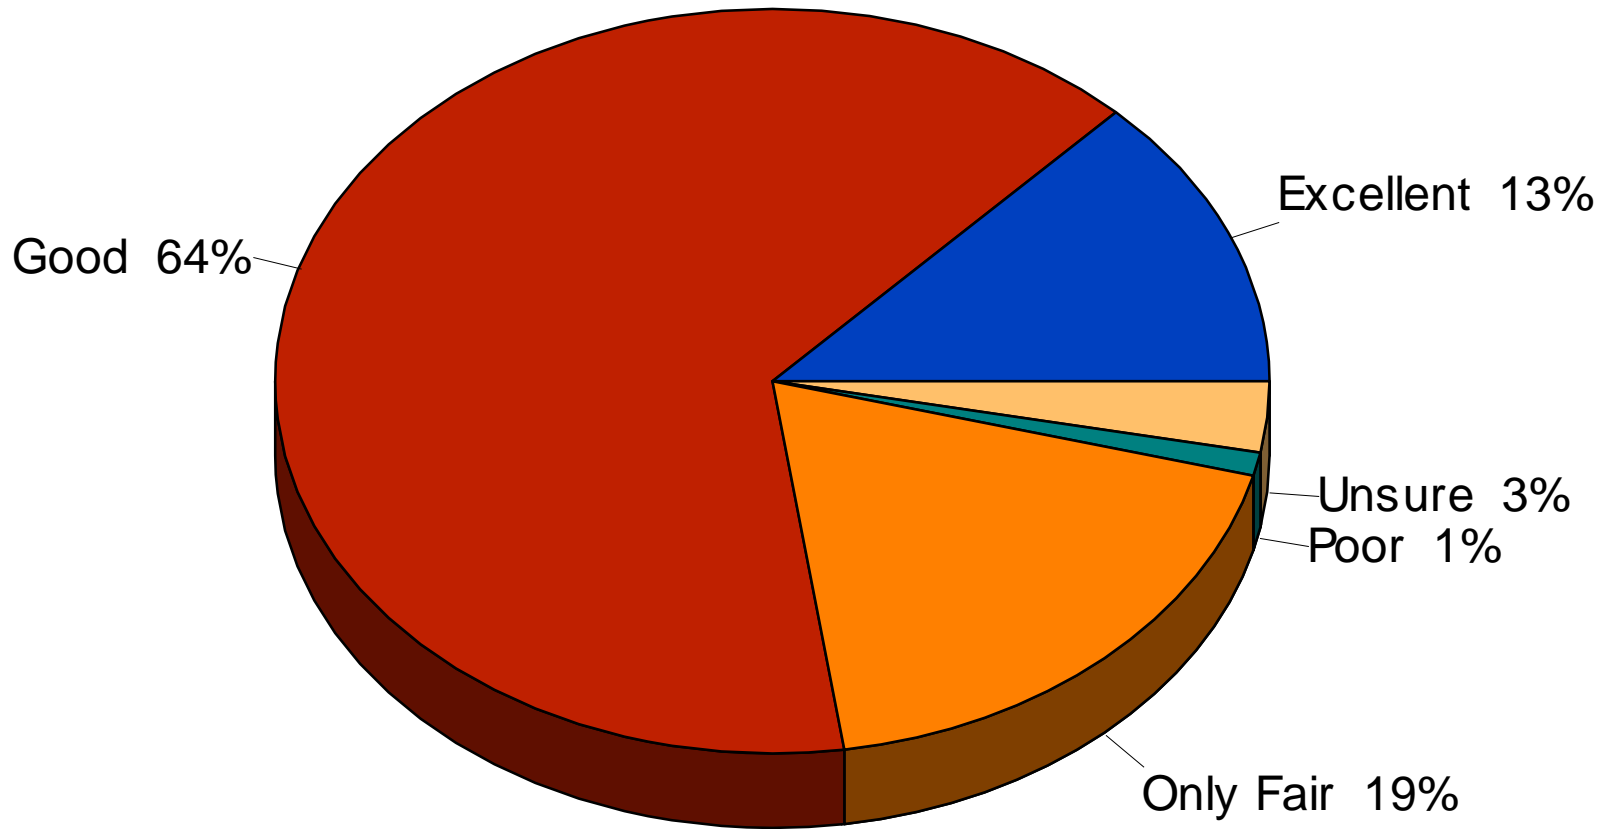

2014 City of Shakopee

Tax Increase to Enhance

2014 City of Shakopee

Value of City Services

2014 City of Shakopee

City Service Ratings

2014 City of Shakopee

Garbage and Recycling Pickup

2014 City of Shakopee

Code Enforcement

2014 City of Shakopee

More Active Approach to City Codes

2014 City of Shakopee

Feel Safe in City

2014 City of Shakopee

Walk Alone at Night in Neighborhood