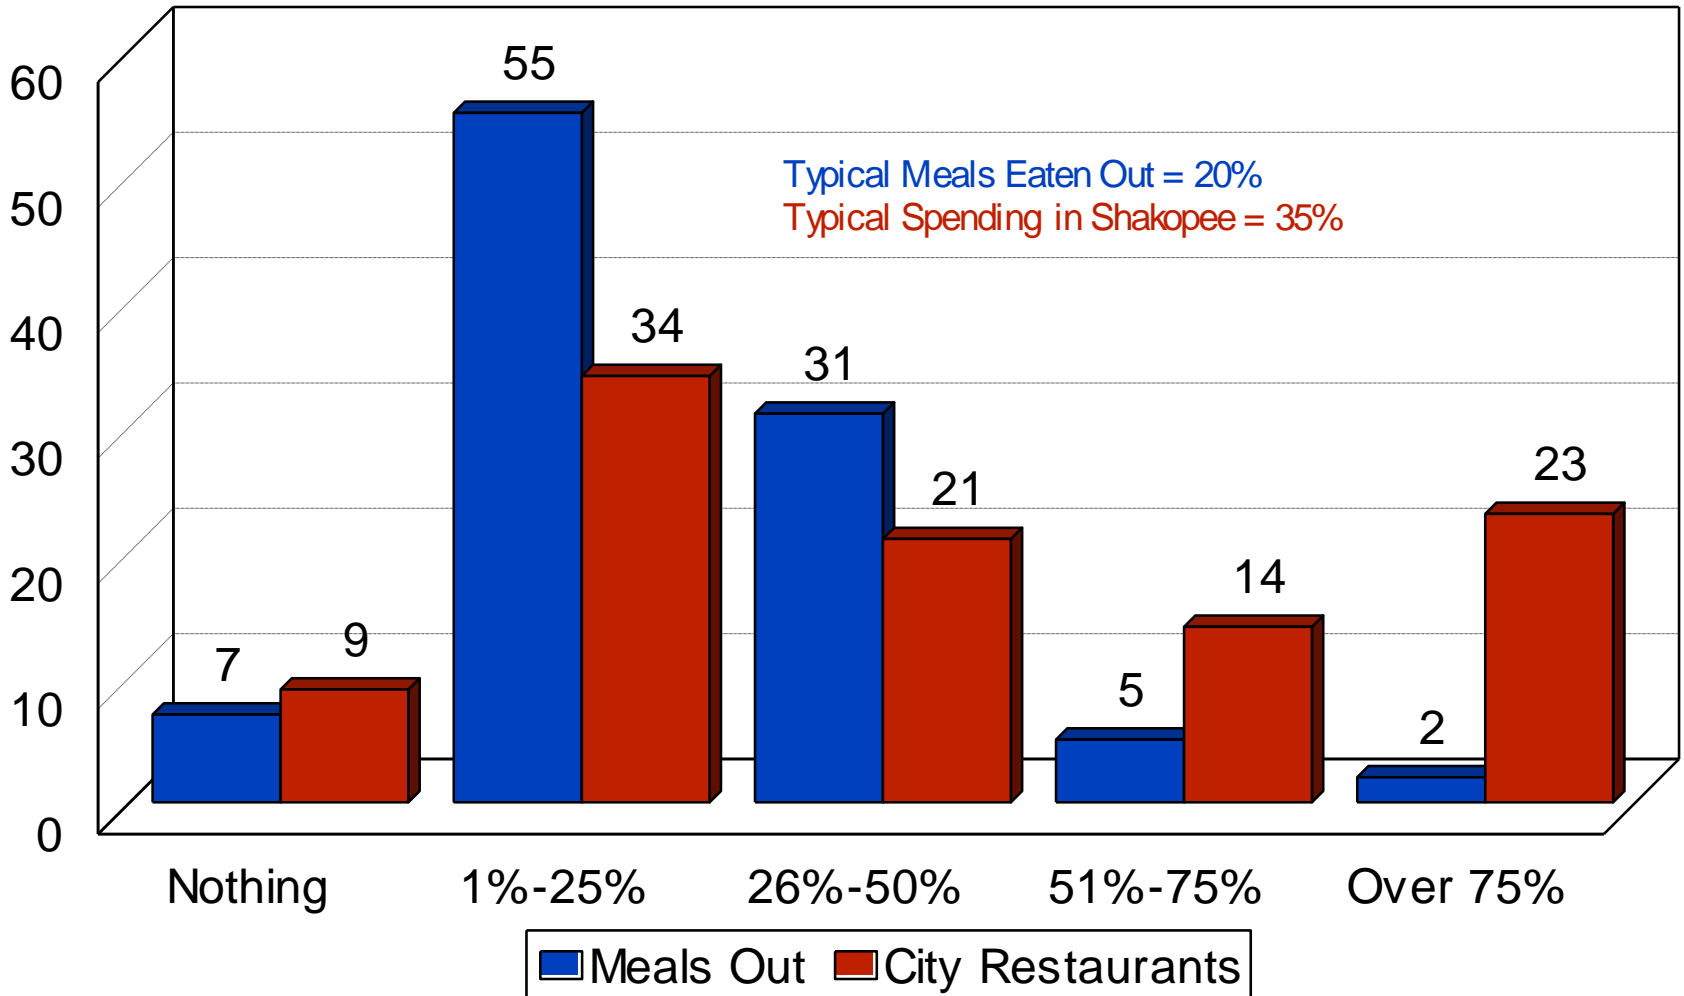

Meals Out and Restaurants

2014 City of Shakopee