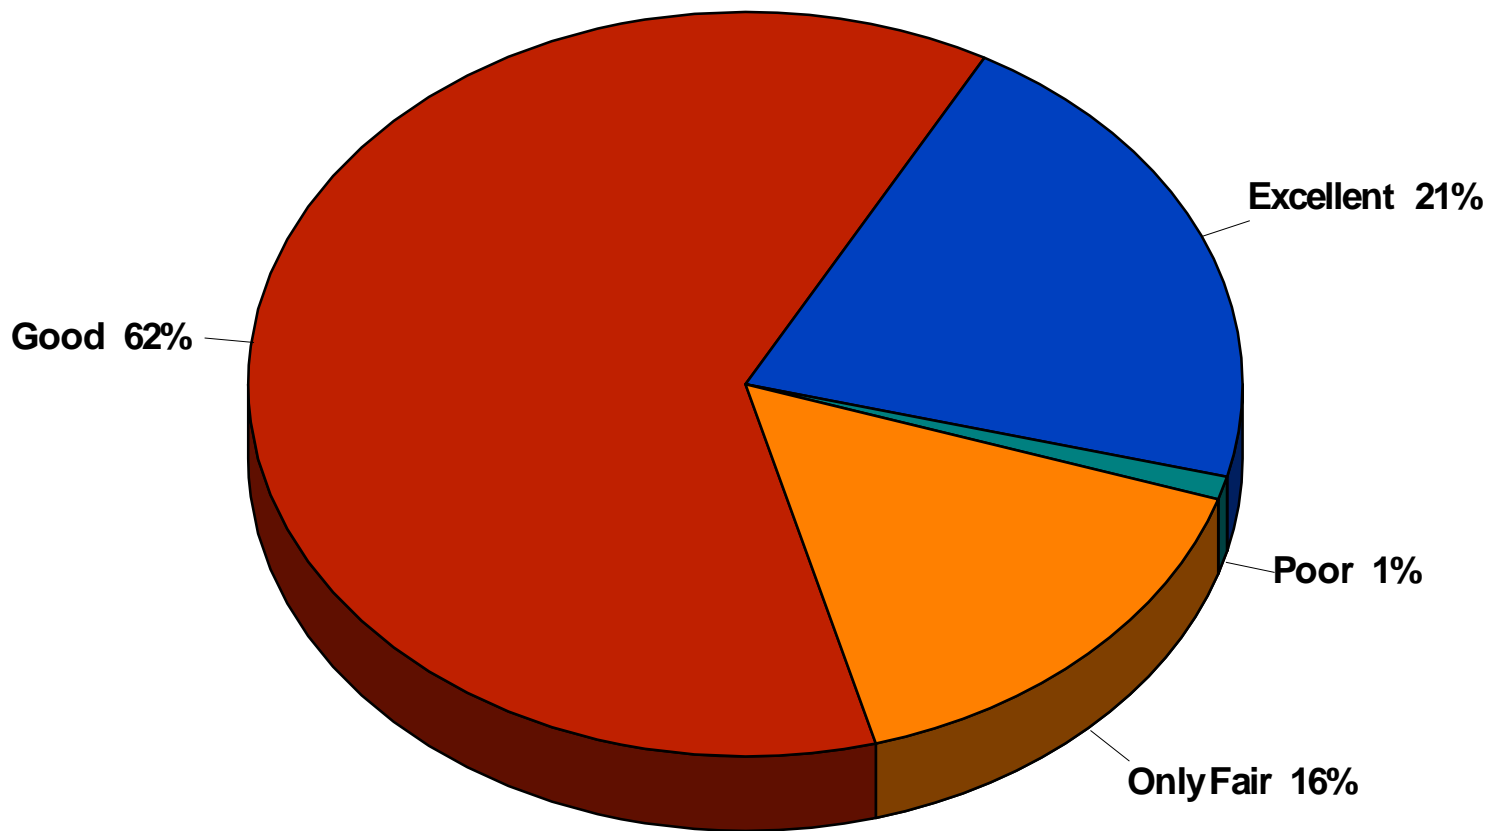

CITY OF SHAKOPEE

2014 Quality of Life Study

The Morris Leatherman Company

Quality of Life Rating

2014 City of Shakopee

Like Most about City

2014 City of Shakopee

Most Serious Issue

2014 City of Shakopee

Strength of Community Identity

2014 City of Shakopee

City Direction

2014 City of Shakopee

City Portion of Property Taxes

2014 City of Shakopee

Tax Increase to Maintain