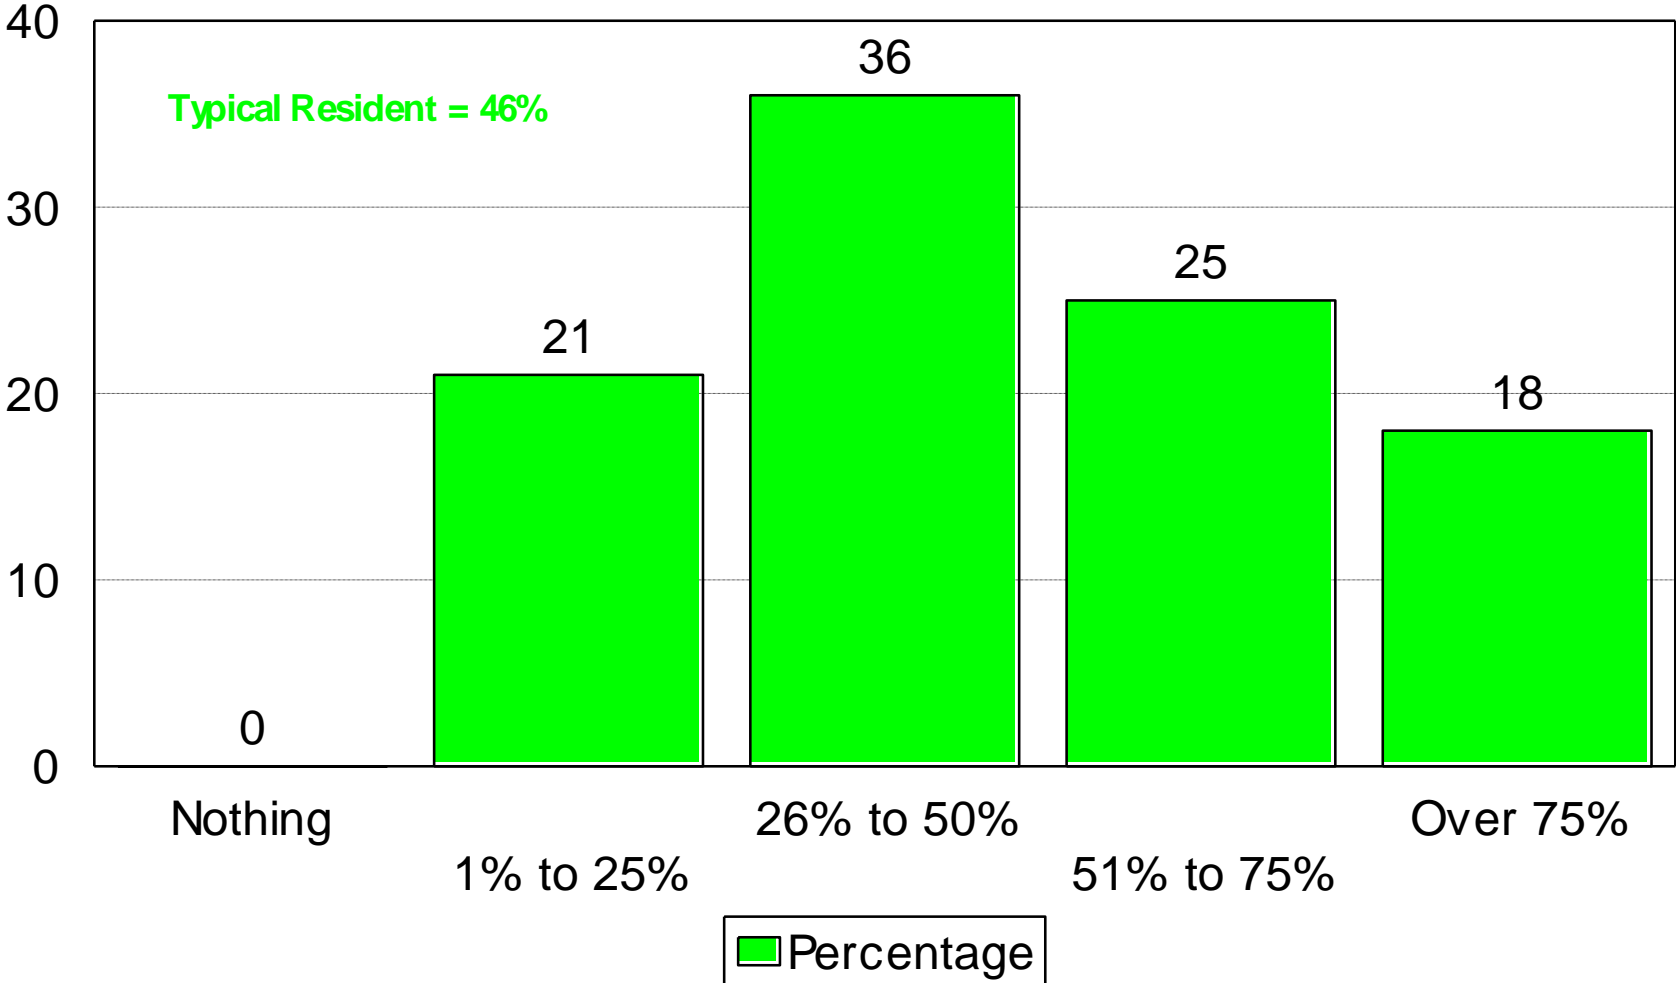

Retail Shopping Dollar Spent in Shakopee

2014 City of Shakopee