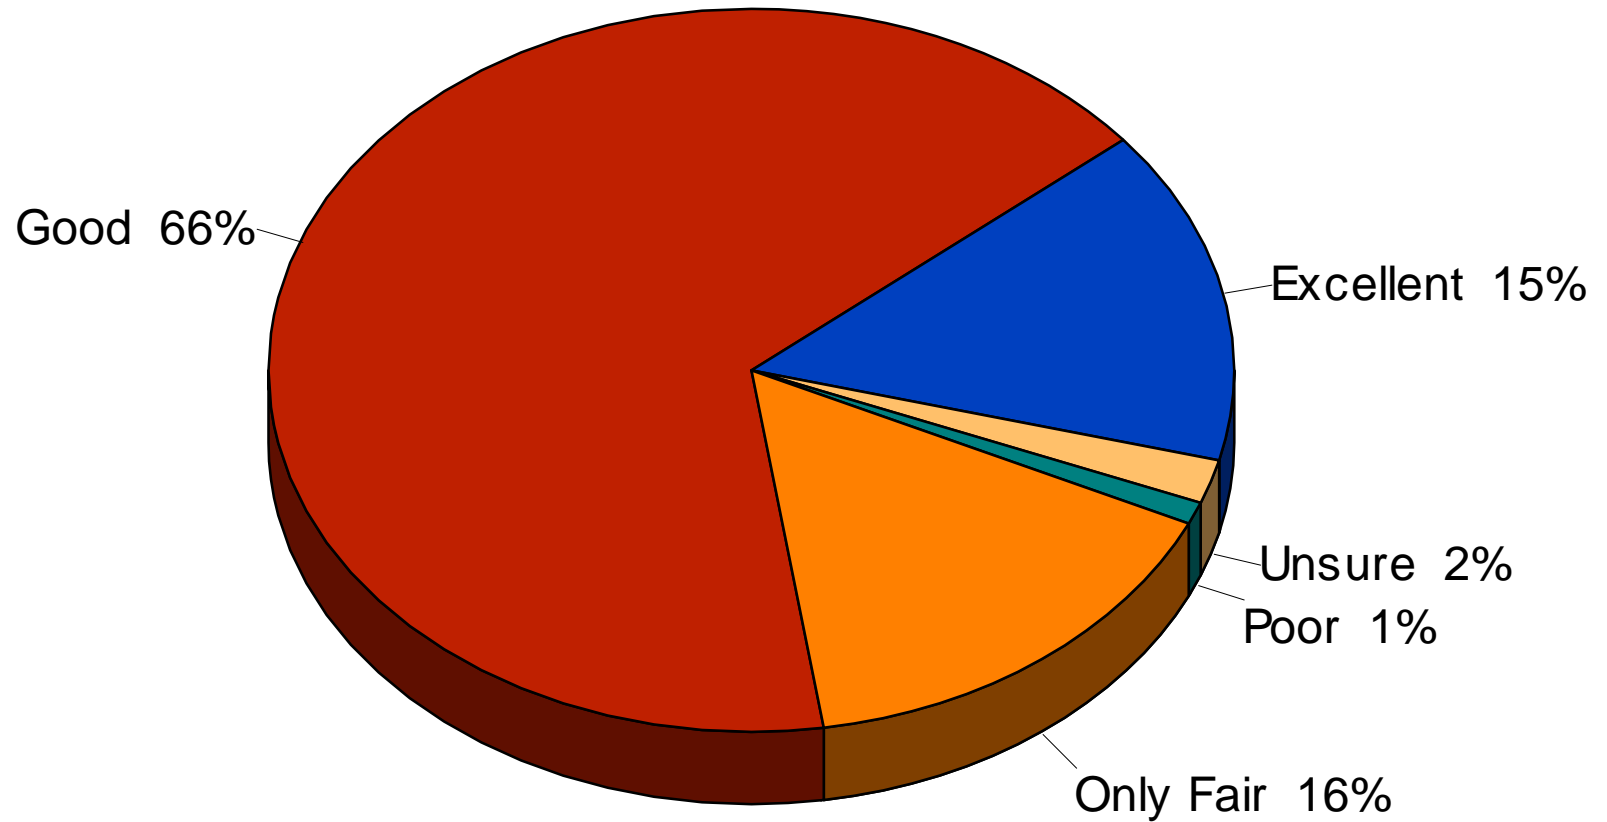

2014 City of Shakopee

Tax Increase to Enhance

2014 City of Shakopee

Value of City Services

2014 City of Shakopee

City Service Ratings

2014 City of Shakopee

Garbage and Recycling Pickup

2014 City of Shakopee

Code Enforcement

2014 City of Shakopee

More Active Approach to City Codes

2014 City of Shakopee

Feel Safe in City

2014 City of Shakopee

Walk Alone at Night in Neighborhood