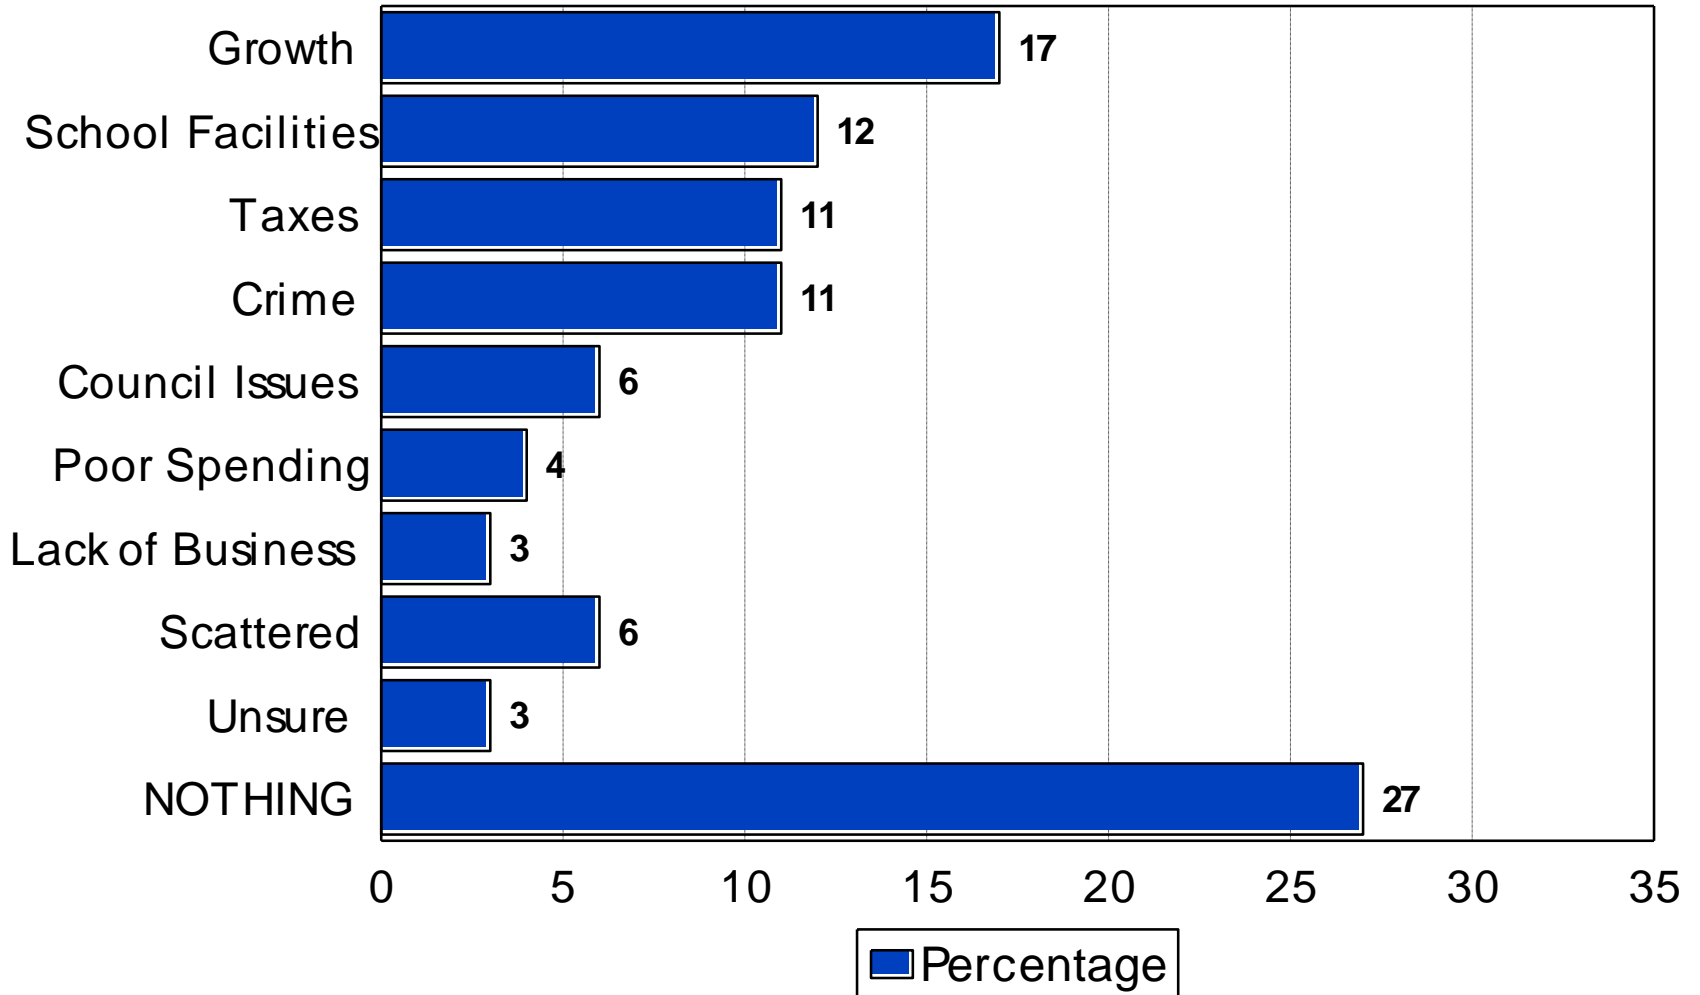

CITY OF SHAKOPEE

2014 Quality of Life Study

The Morris Leatherman Company

Quality of Life Rating

2014 City of Shakopee

Like Most about City

2014 City of Shakopee

Most Serious Issue

2014 City of Shakopee

Strength of Community Identity

2014 City of Shakopee

City Direction

2014 City of Shakopee

City Portion of Property Taxes

2014 City of Shakopee

Tax Increase to Maintain