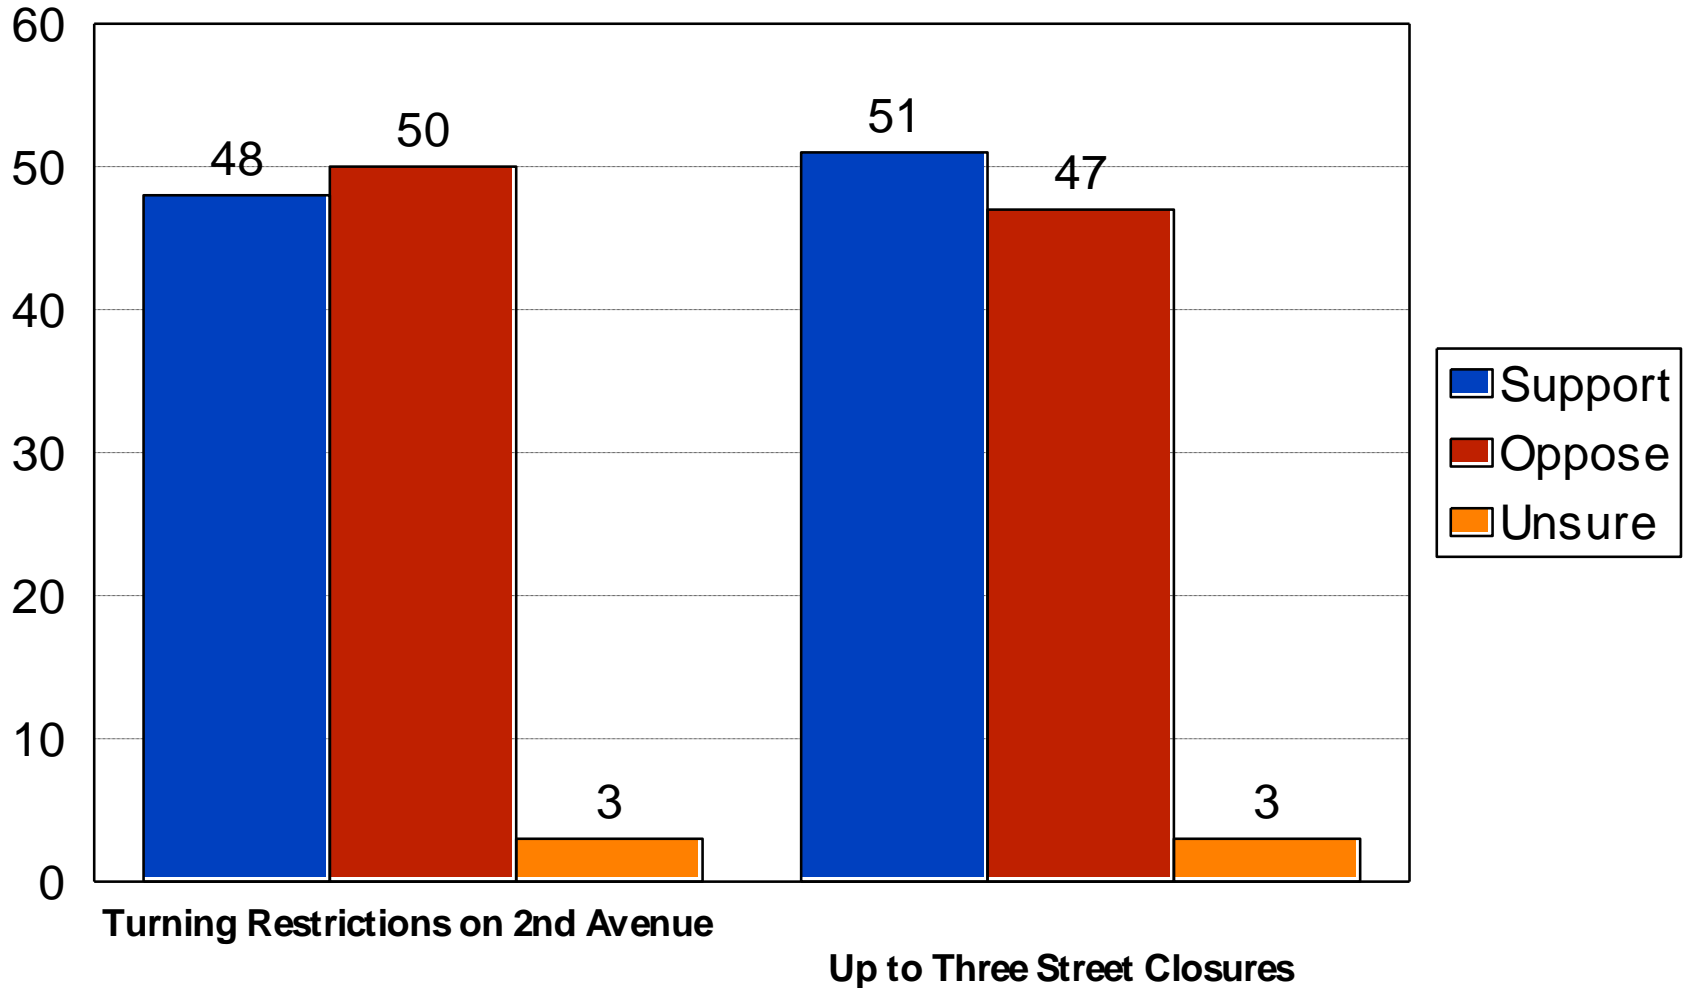

Reduction of Railroad Noise

2014 City of Shakopee