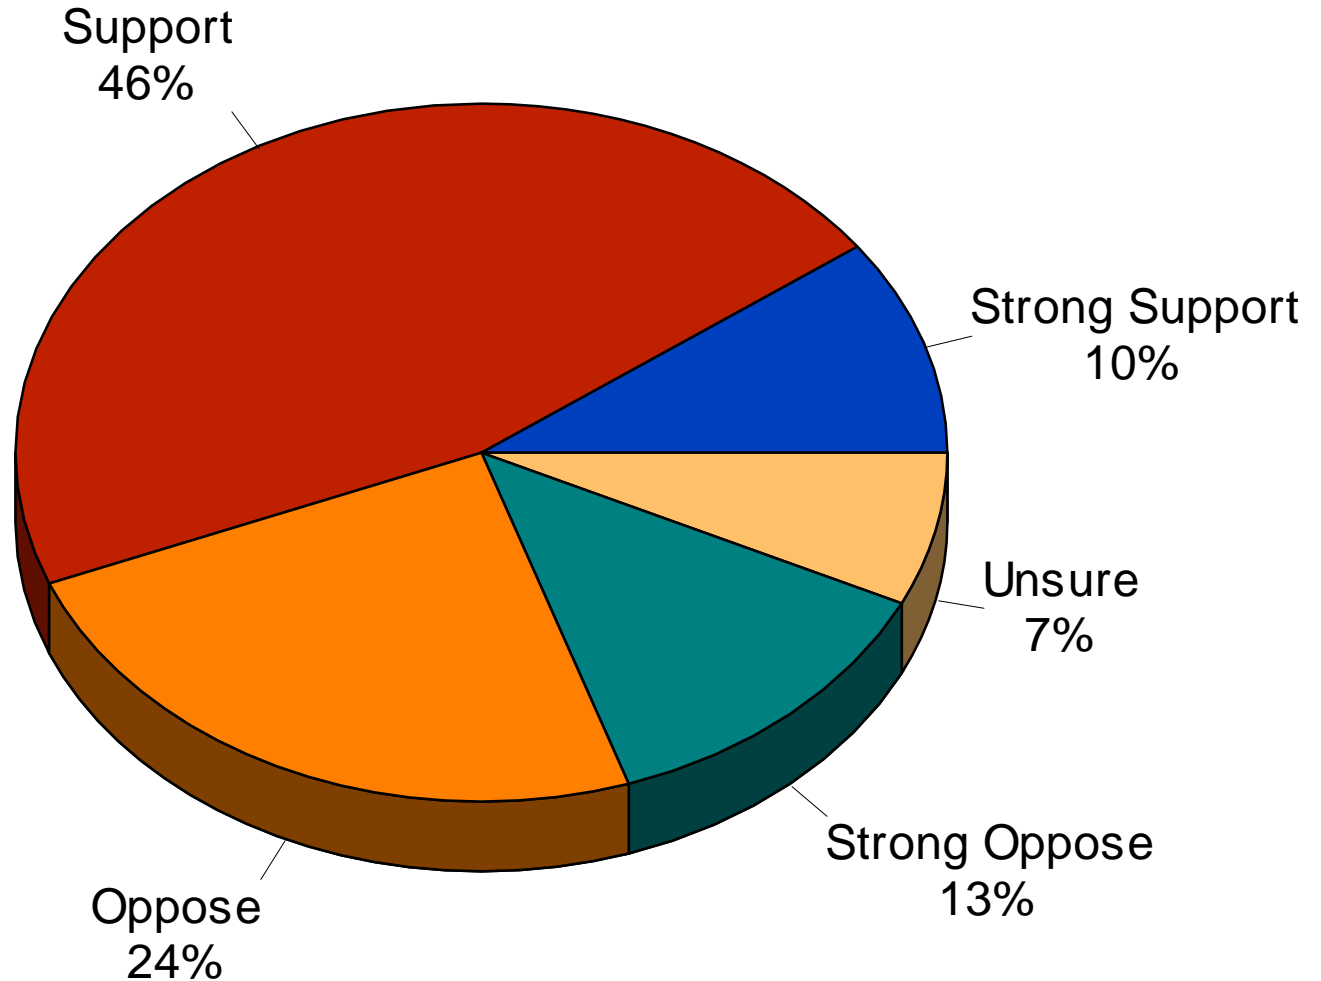

2014 City of Shakopee

Central Family Center

2014 City of Shakopee

**City Repurpose the
Central Family Center**

**Acceptable Monthly Property Tax
Increase**

Moving City Hall

2014 City of Shakopee

Reduction of Railroad Noise