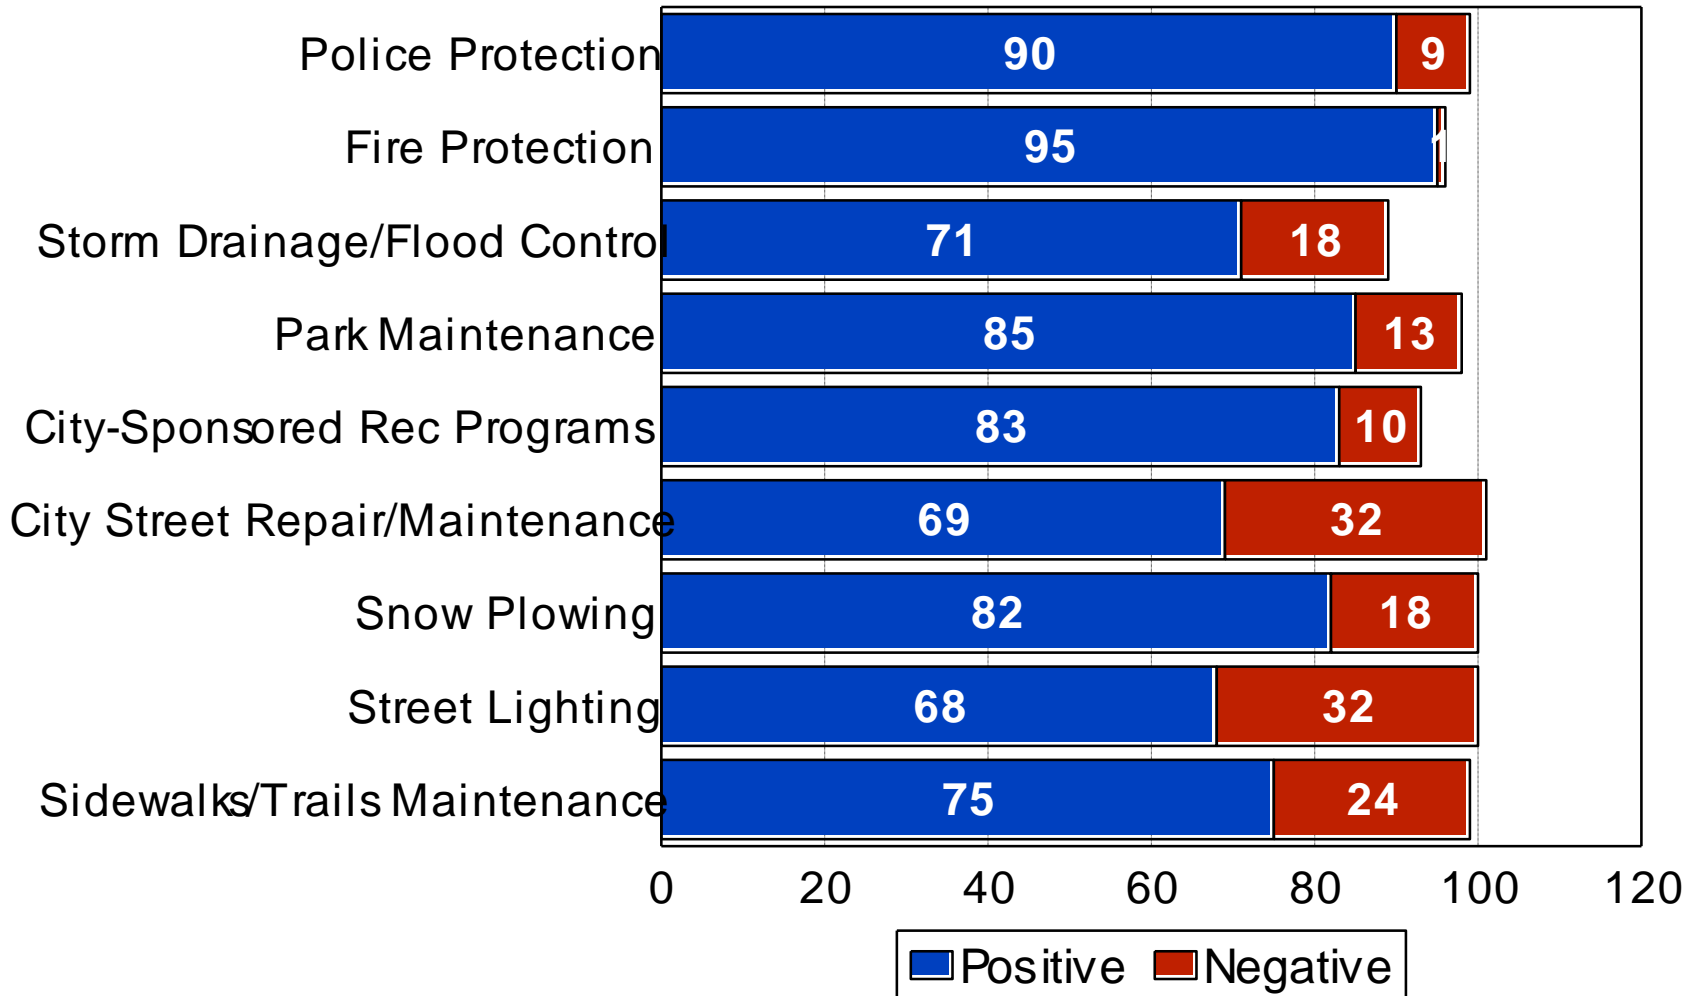

2014 City of Shakopee

Tax Increase to Enhance

2014 City of Shakopee

Value of City Services

2014 City of Shakopee

City Service Ratings

2014 City of Shakopee

Garbage and Recycling Pickup

2014 City of Shakopee

Code Enforcement

2014 City of Shakopee

More Active Approach to City Codes

2014 City of Shakopee

Feel Safe in City

2014 City of Shakopee

Walk Alone at Night in Neighborhood