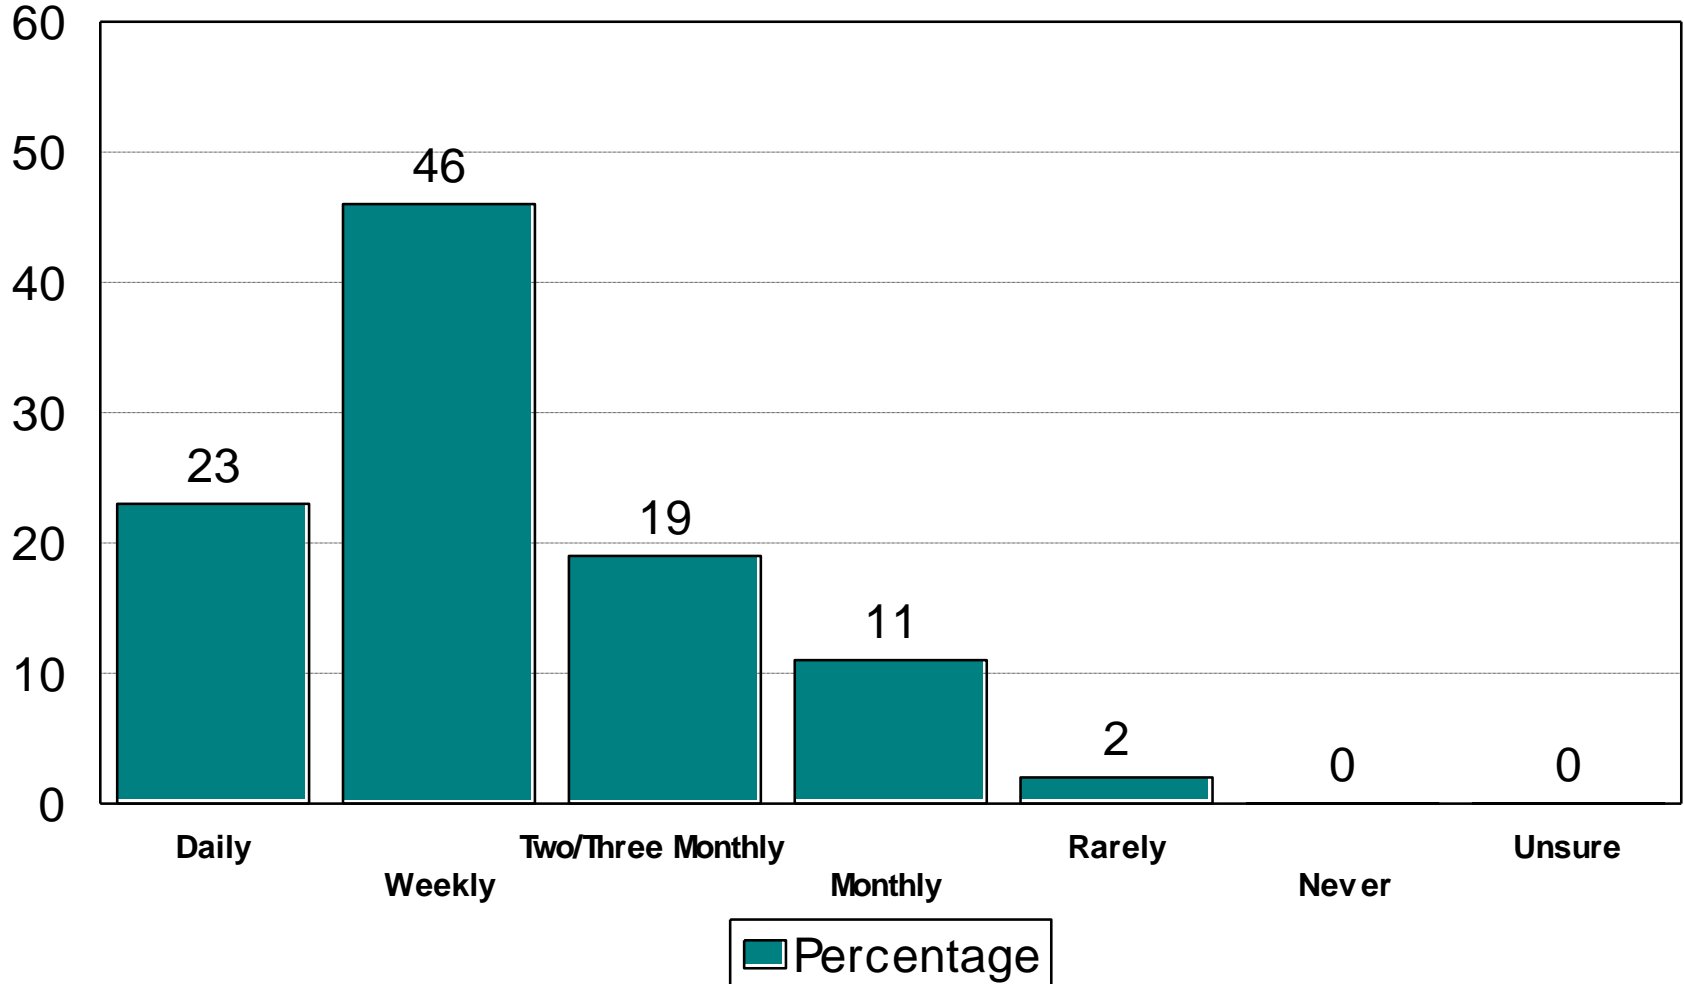

Principal Retail Shopping Area

2014 City of Shakopee

Retail Shopping Dollar Spent in Shakopee

2014 City of Shakopee

Frequency of Purchases in Shakopee

2014 City of Shakopee

Retail Stores to Attract

2014 City of Shakopee

- ① Grocery Store, 21%
 - 📄 Trader Joe's
 - 📄 Whole Foods
 - 📄 Aldi
- ① Department Store, 11%
 - 📄 Sears
 - 📄 JC Penney
 - 📄 Macy's
 - 📄 Herberger's
- ① Clothing Store, 9%
- ① Nothing, 33%

Meals Out and Restaurants