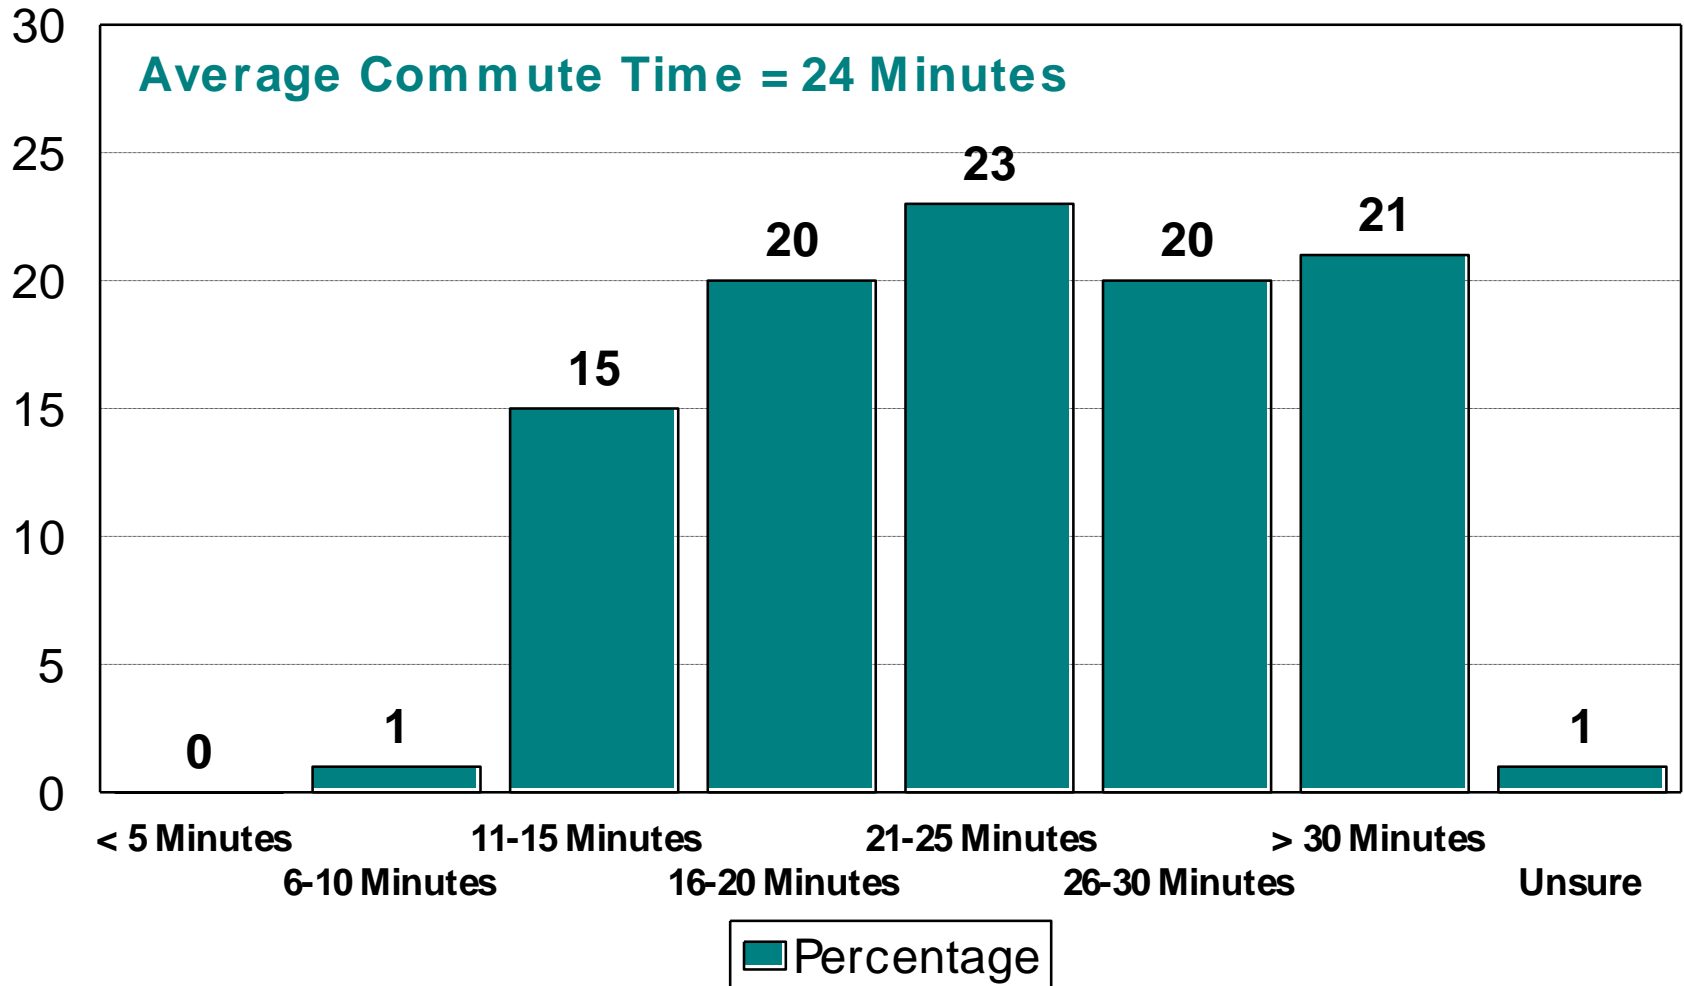

2014 City of Shakopee

Leave City for Job

2014 City of Shakopee

Commute Time

2014 City of Shakopee

Ease of Getting to Work

2014 City of Shakopee

Public Transit