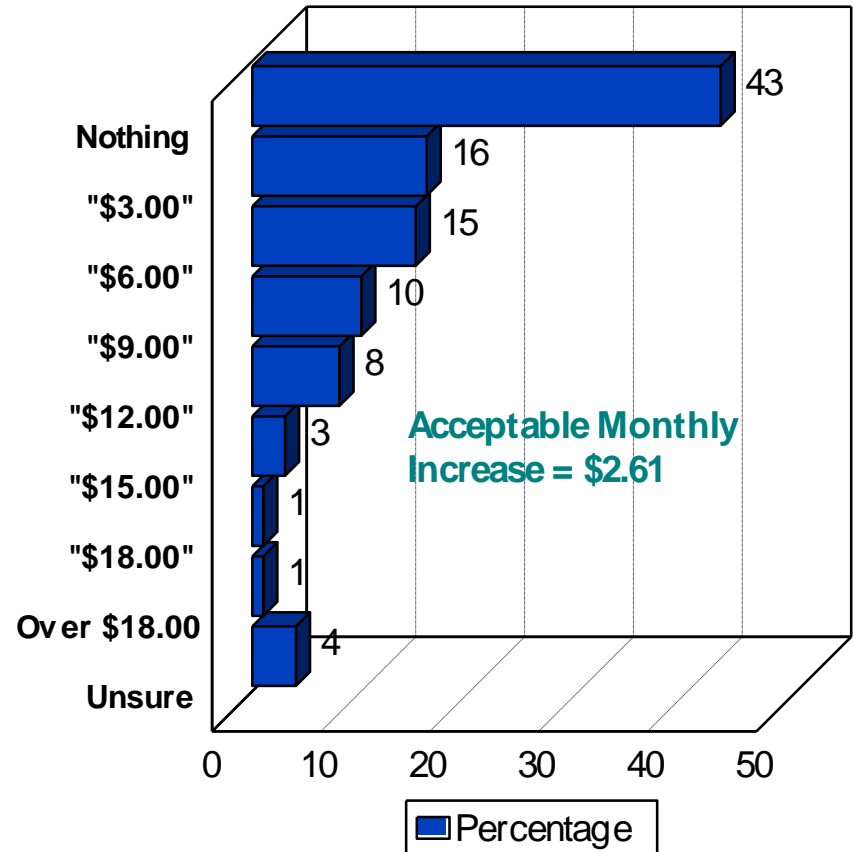

2014 City of Shakopee

Central Family Center

2014 City of Shakopee

**City Repurpose the
Central Family Center**

**Acceptable Monthly Property Tax
Increase**

Moving City Hall

2014 City of Shakopee

Reduction of Railroad Noise