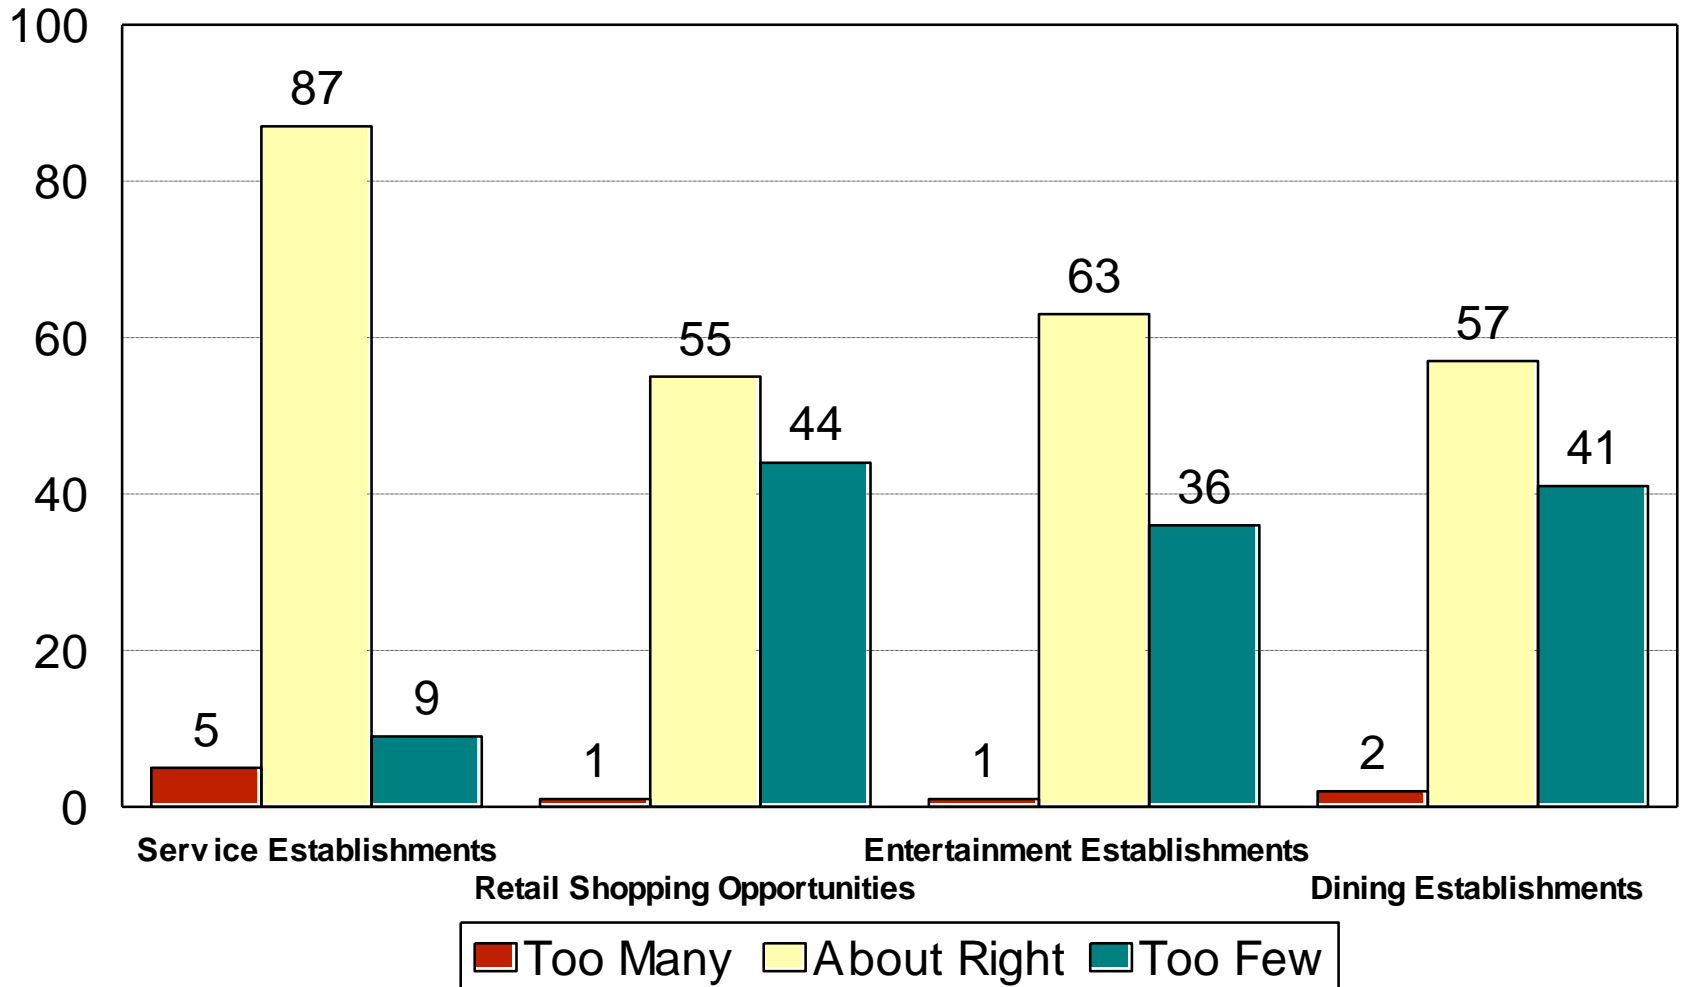

2014 City of Shakopee

Regularly Ride

The Morris Leatherman Company

**Familiarity with MVTA
Blue Express**

Ease of Travel in the City

2014 City of Shakopee

Community Characteristics

2014 City of Shakopee