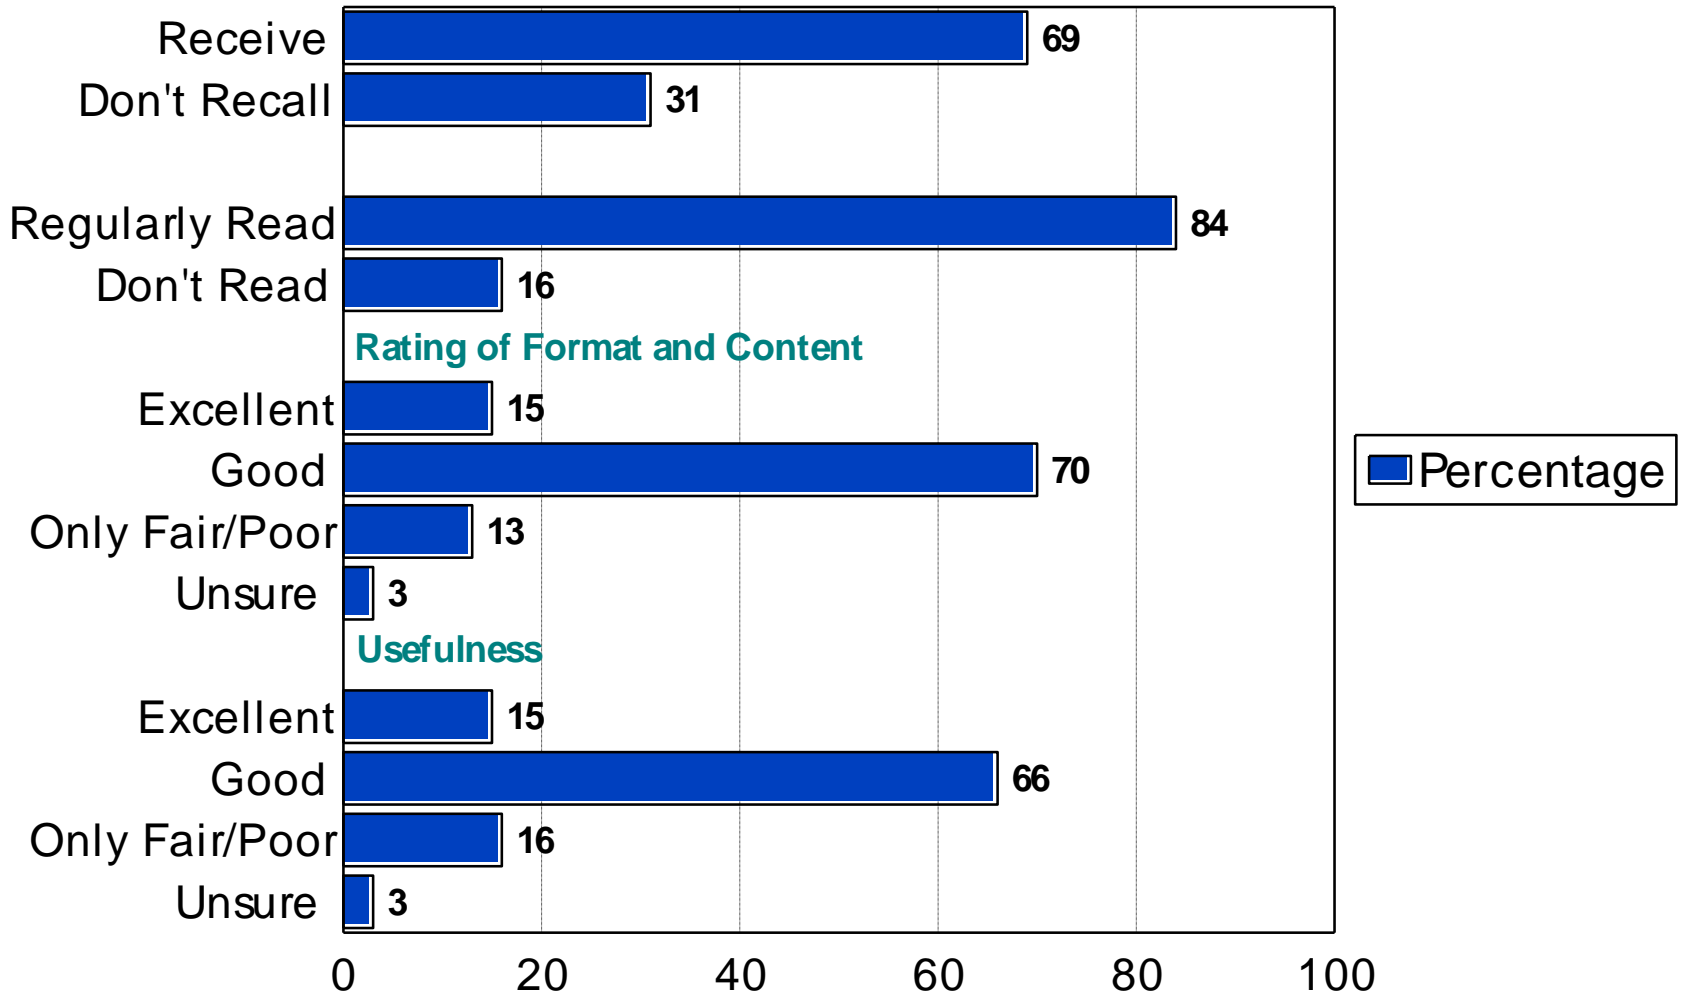

2014 City of Shakopee

Sources of Information

2014 City of Shakopee

"Hometown Messenger"

2014 City of Shakopee

City Council Meetings

2014 City of Shakopee

City Website