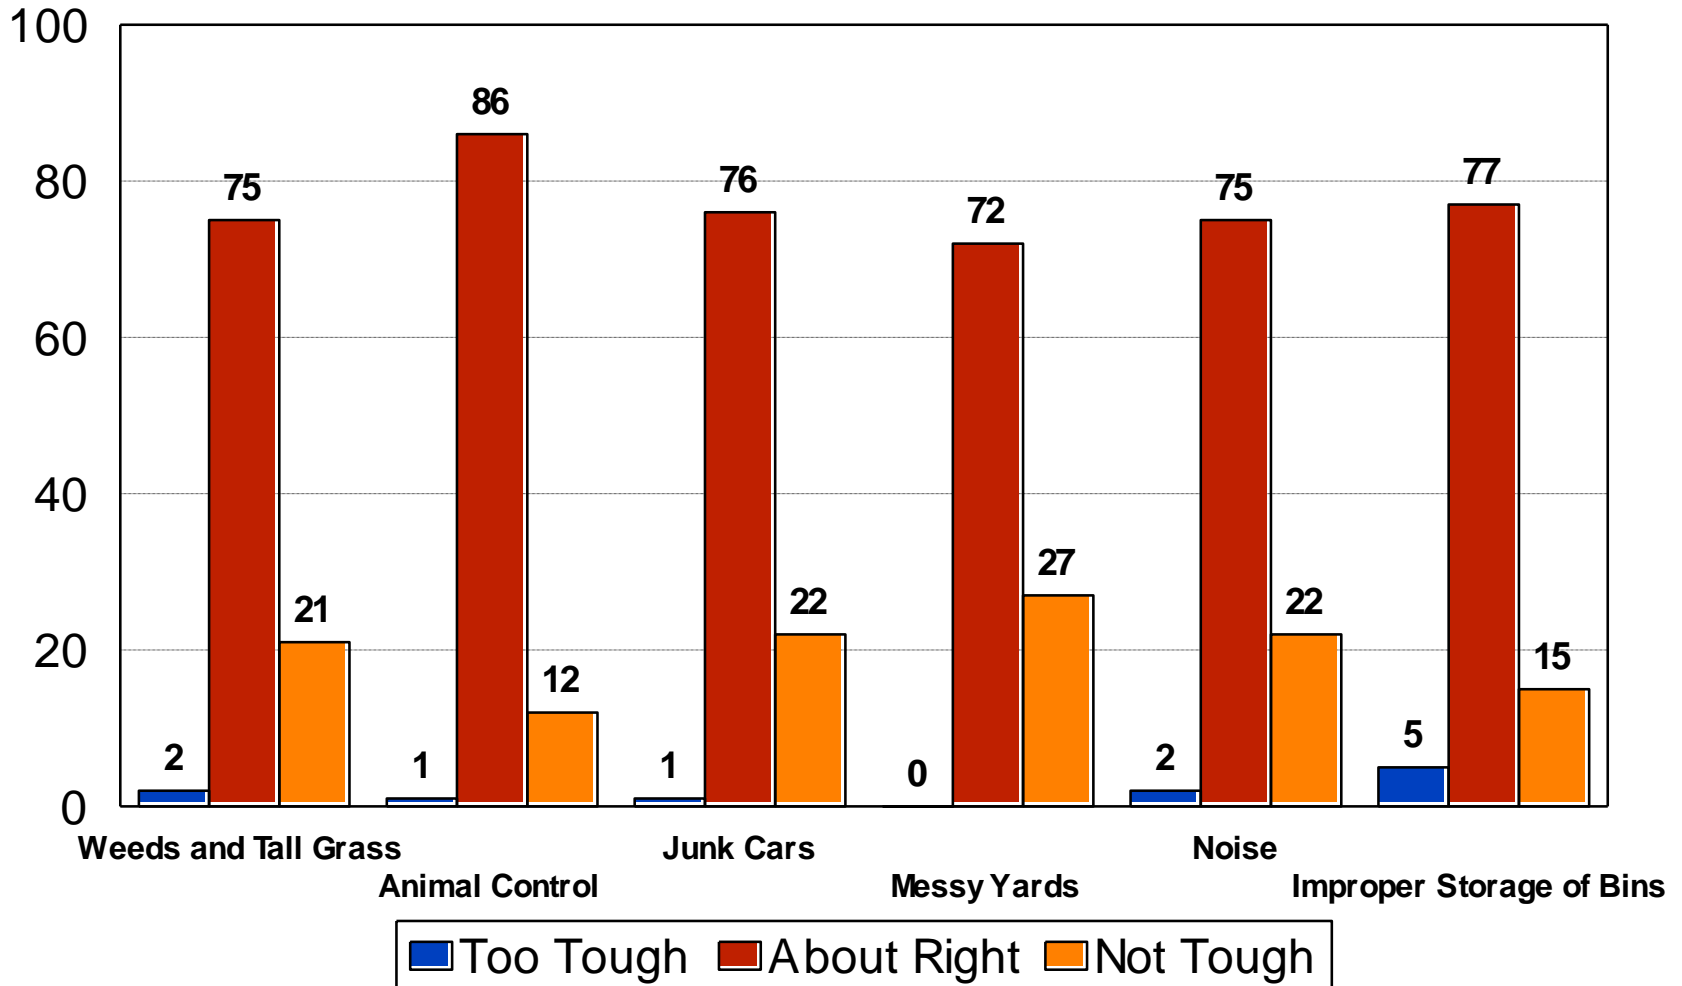

2014 City of Shakopee

Tax Increase to Enhance

2014 City of Shakopee

Value of City Services

2014 City of Shakopee

City Service Ratings

2014 City of Shakopee

Garbage and Recycling Pickup

2014 City of Shakopee

Code Enforcement

2014 City of Shakopee

More Active Approach to City Codes

2014 City of Shakopee

Feel Safe in City

2014 City of Shakopee

Walk Alone at Night in Neighborhood