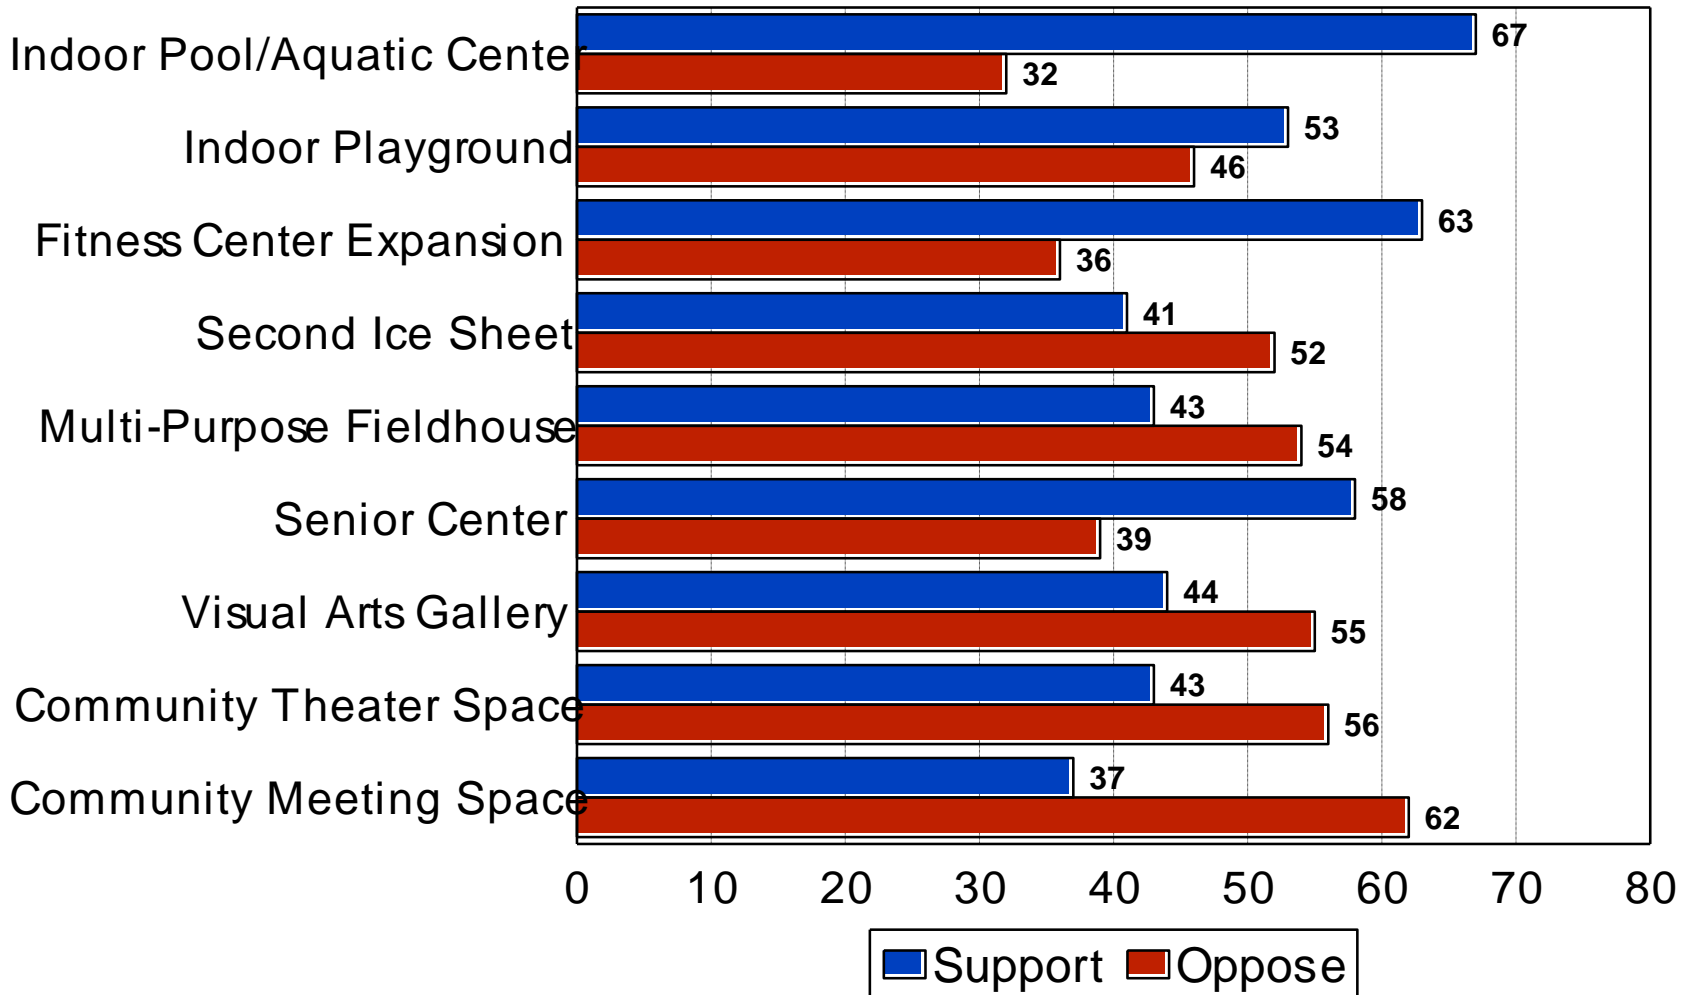

Funding Potential Offerings

2014 City of Shakopee